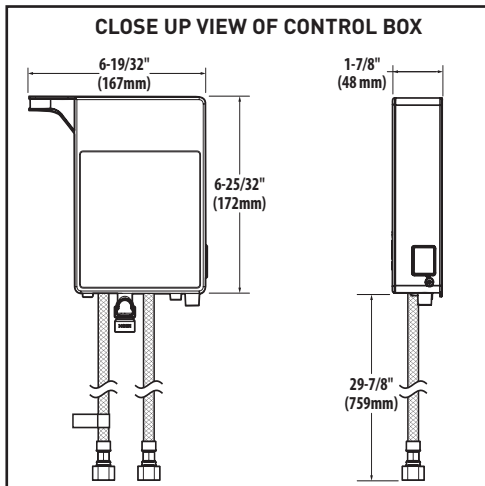

CRITICAL DIMENSIONS DO NOT SCALE