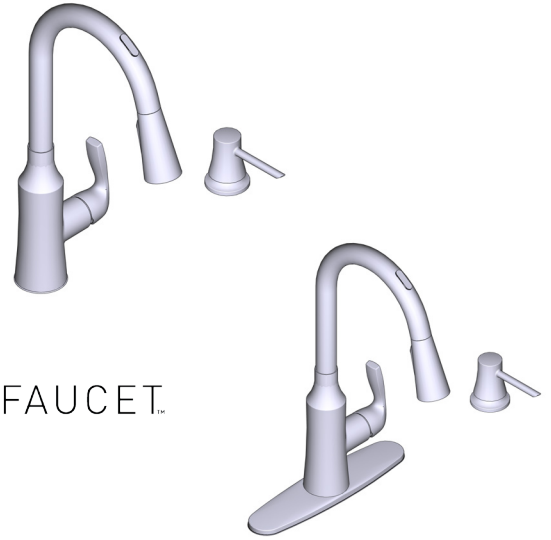

SMART WATER NETWORK

DESCRIPTION

- Versatile, hands-free convenience in the kitchen
- Allows users to control the faucet in 4 unique ways: Voice, Sensor, Handle and Mobile App
- PowerBoost™ technology provides boosted water performance with a push of a button
- Powered by 6 D alkaline batteries included or optional AC adapter with power splitter (sold separately)
- Reflex™ pulldown system offers smooth operation, easy movement and secure docking
- Metal construction with various finishes identified by suffix quick connect
- Pulldown spray with 68" braided hose
- Control box contains flexible supply lines with 3/8" compression fittings
- High arc spout provides height and reach to fill or clean large pots while pull down wand provides the maneuverability for cleaning or rinsing

OPERATION

- Lever style handle
- temperature controlled by handle sensor, voice or mobile app
- Operates with less than 5 lbs. of force
- Operates in stream or spray mode in the pulldown or retracted position
- WiFi enabled smart phone connectivity
- Smart phone app available for iOS and Android

FLOW

- Flow is limited to 1.5 gpm (5.7 L/min) at 60 psi

CARTRIDGE

- 1255™ Duralast™ cartridge

STANDARDS

- Third party certified to, ASME A112.18.1/CSA B125.1 and all applicable requirements referenced therein including NSF 61/9 & 372
- Third party certified to meet FCC part 15 Class B
- Meets CalGreen and Georgia SB370 requirements
- Complies with California Proposition 65 and with the Federal Safe Drinking Water Act
- The backflow protection system in the device consists of two independently operating check valves, a primary and a secondary which prevent backflow
- ADA for lever handle

SPECIFICATIONS

SMART FAUCET™

**Cadia™
Single Handle High Arc
Pulldown Kitchen Faucet**

MODELS: 87869EV SERIES

NOTE:

THIS FAUCET IS DESIGNED TO BE INSTALLED THROUGH 1, 2, 3 AND 4 HOLES, 1-1/2" (38mm) MIN. DIA. (1 HOLE FOR SOAP DISPENSER)