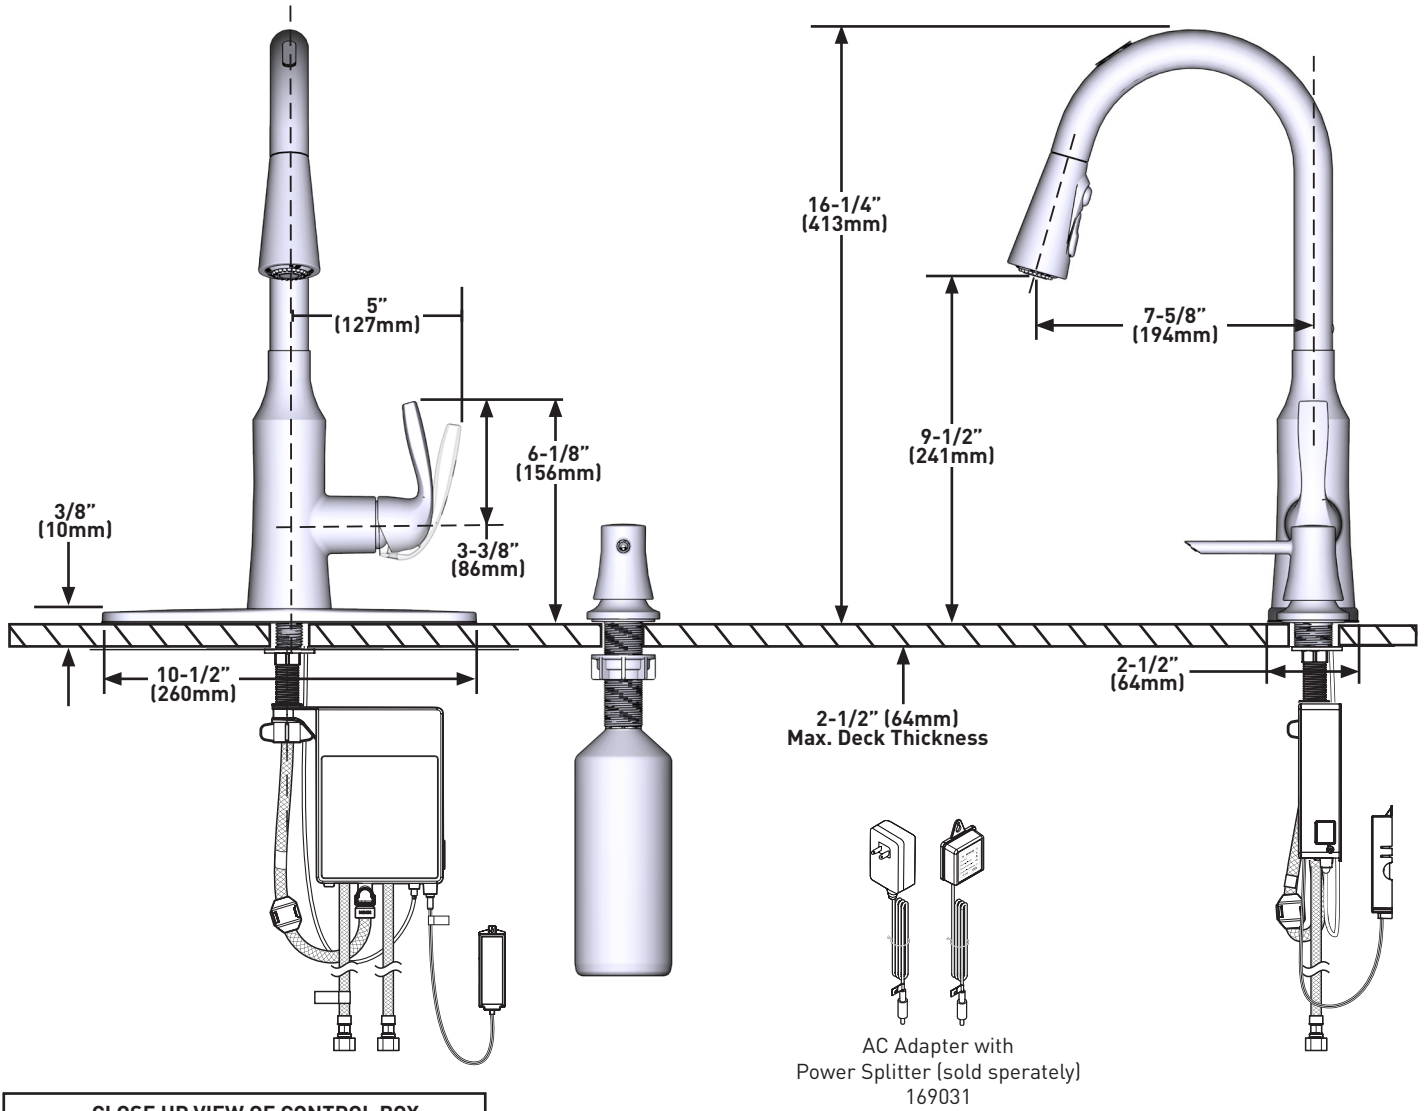

SPECIFICATIONS

SMART FAUCET™

**Cadia™
Single Handle High Arc
Pulldown Kitchen Faucet**

MODELS: 87869EV SERIES

NOTE:

THIS FAUCET IS DESIGNED TO BE INSTALLED THROUGH 1, 2, 3 AND 4 HOLES, 1-1/2" (38mm) MIN. DIA. (1 HOLE FOR SOAP DISPENSER)

GREEN

CRITICAL DIMENSIONS DO NOT SCALE