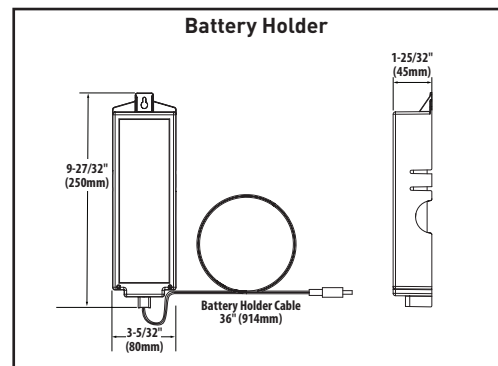

CRITICAL DIMENSIONS DO NOT SCALE