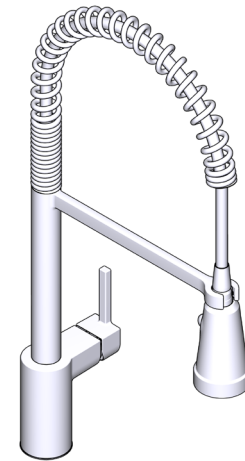

FLOW

- Flow is limited to 1.5 gpm (5.7 L/min) at 60 psi for unfiltered water
- Flow is 0.7 gpm (2.6 L/min) for filtered water

CARTRIDGE

- 1255™ Duralast™ cartridge for Single-Handle Faucets
- Engineered polymers, non-ferrous and stainless steel materials

STANDARDS

- Third party certified to ASME A112.18.1/CSA-B125.1 and all applicable requirement referenced therein including NSF61/9 & 372
- Certified by IAPMO R&T to NSF/ANSI 372 for Low Lead Content and NSF/ANSI 42, 58, and CSA B483.1 for material safety and structural integrity requirements
- Meets CalGreen and Georgia SB370 requirements
- Complies with California Proposition 65 and with the Federal Safe Drinking Water Act

- ADA for lever handles
- The backflow protection system in this device consists of two independently operating check valves, a primary and a secondary which prevent backflow

WARRANTY

1. Lifetime limited warranty against leaks, drips and finish defects to the original homeowner
   - 10 year limited warranty when used in a multifamily installation
   - 5 year limited warranty when used in a commercial installation
2. Visit www.moen.com/support for complete details and limitations

Align™

3-in-1 Water Filtration Pre-Rinse Pulldown Kitchen Faucet

MODELS: F5923 Series

NOTE: THIS FAUCET IS DESIGNED TO BE INSTALLED THROUGH 1 HOLE, 1-1/2" (38mm) MIN. DIA.