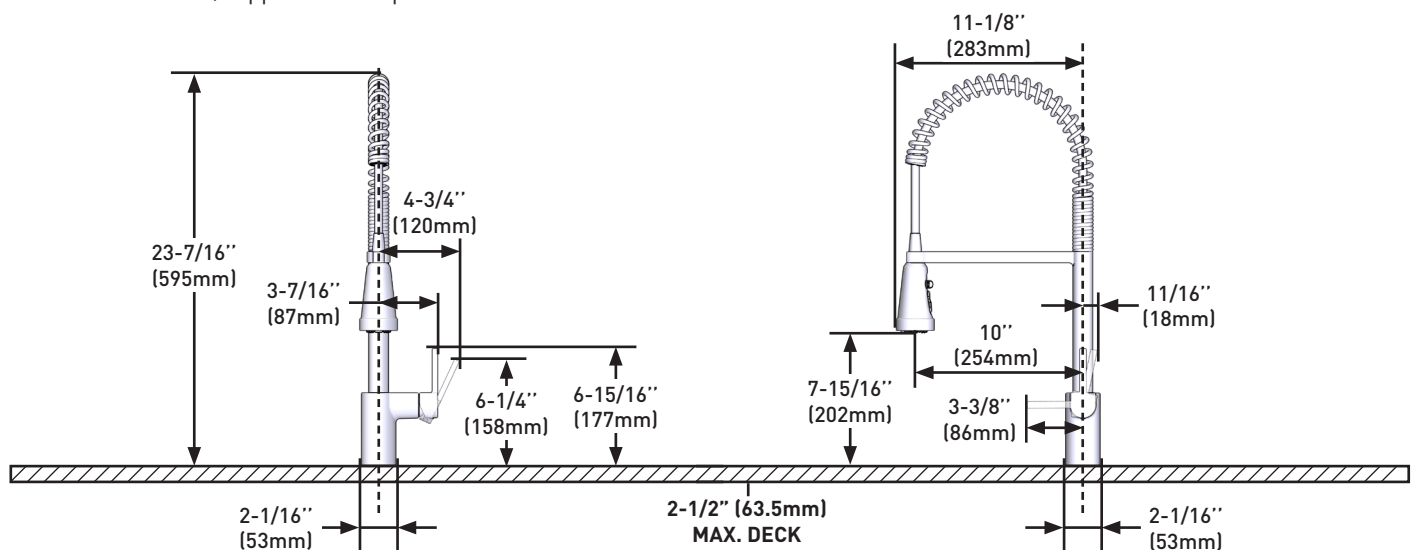

### 3-in-1 Water Filtration Pre-Rinse Pulldown Kitchen Faucet

**MODELS:** F5923 Series

**NOTE: THIS FAUCET IS DESIGNED TO BE INSTALLED THROUGH 1 HOLE, 1-1/2" (38mm) MIN. DIA.**

**CRITICAL DIMENSIONS** DO NOT SCALE