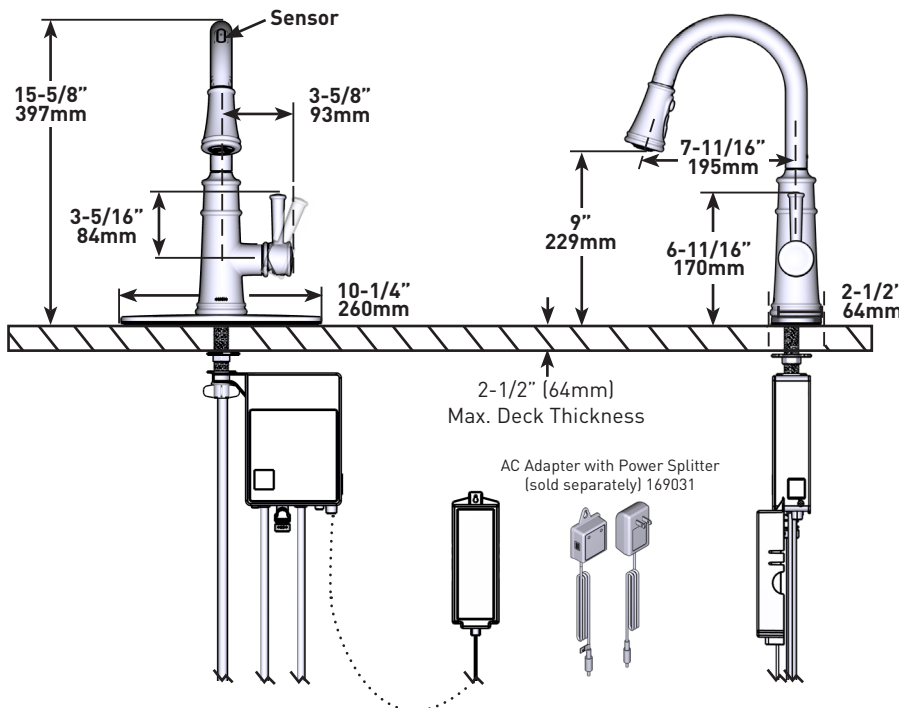

## Belfield™

Single-Handle High Arc Pulldown Kitchen Faucet

**MODELS:** 7260EV Series

**NOTE: THIS FAUCET IS DESIGNED TO BE INSTALLED THROUGH 1 HOLE, 1-1/2" (38mm) MIN. DIA.**

**CRITICAL DIMENSIONS** DO NOT SCALE

## Close up view of Control Box