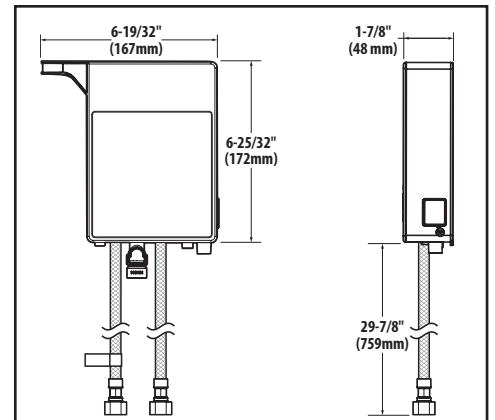

## Belfield™

Single-Handle High Arc Pulldown Kitchen Faucet

**MODELS:** 7260EV Series

**NOTE: THIS FAUCET IS DESIGNED TO BE INSTALLED THROUGH 1 HOLE, 1-1/2" (38mm) MIN. DIA.**

**CRITICAL DIMENSIONS** DO NOT SCALE

## Close up view of Control Box