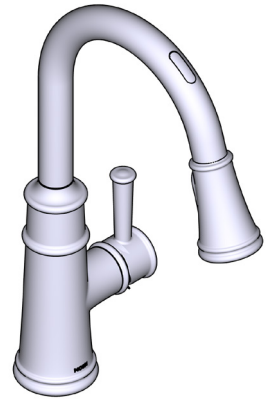

## OPERATION

- Lever style handle
- Thermostatic temperature controlled by handle sensor, voice or Mobile app
- Operates with less than 5 lbs. of force
- Operates in stream or spray mode in the pulldown or retracted position
- Spout rotates 100 degrees
- WiFi enabled smart phone connectivity
- Smart phone app available for iOS and Android

## STANDARDS

- Third party certified to: IAPMO Green, ASME A112.18.1/CSA B125.1 and all applicable requirements referenced therein including NSF 61/9 & 372
- Third party certified to meet FCC part 15 Class B
- Meets CalGreen and Georgia SB370 requirements
- Complies with California Proposition 65 and with the Federal Safe Drinking Water Act
- The backflow protection system in the device consists of two independently operating check valves, a primary and a secondary which prevent backflow
- ADA for lever handle

## Belfield™

Single-Handle High Arc Pulldown Kitchen Faucet

**MODELS:** 7260EV Series

**NOTE: THIS FAUCET IS DESIGNED TO BE INSTALLED THROUGH 1 HOLE, 1-1/2" (38mm) MIN. DIA.**

**CRITICAL DIMENSIONS** DO NOT SCALE