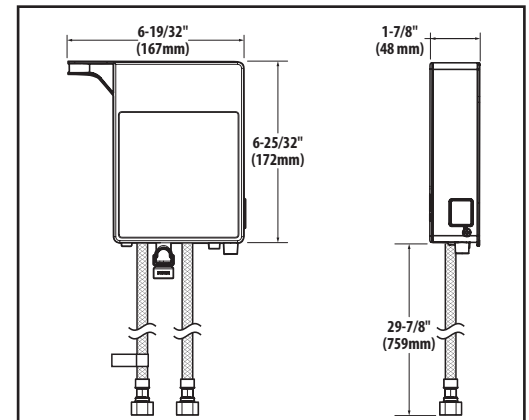

SMART FAUCET.

Sarai™ Single-Handle High Arc Pull Down Kitchen Faucet

Model: 87836EVSRS

NOTE: THIS FAUCET IS DESIGNED TO BE INSTALLED THROUGH 1 HOLE, 1-1/2" (38mm) MIN. DIA.

(3-HOLE ESCUTCHEON INCLUDED)

Close up view of Control Box