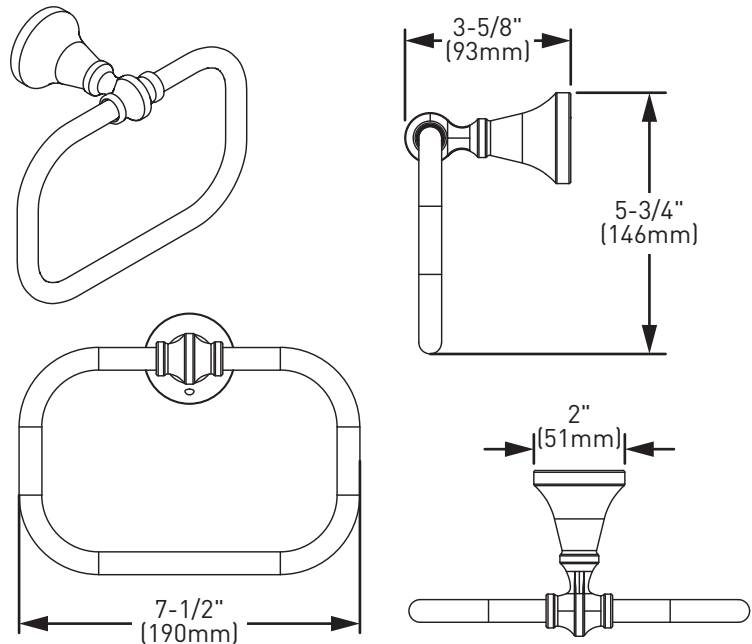

Colinet™ Technical Specification

Towel Ring

YB0586

Stock Numbers:

- Towel Ring
YB0586 Sereis

Dimensions:

Materials:

Towel Ring is constructed of zinc post .Ring is stainless steel.