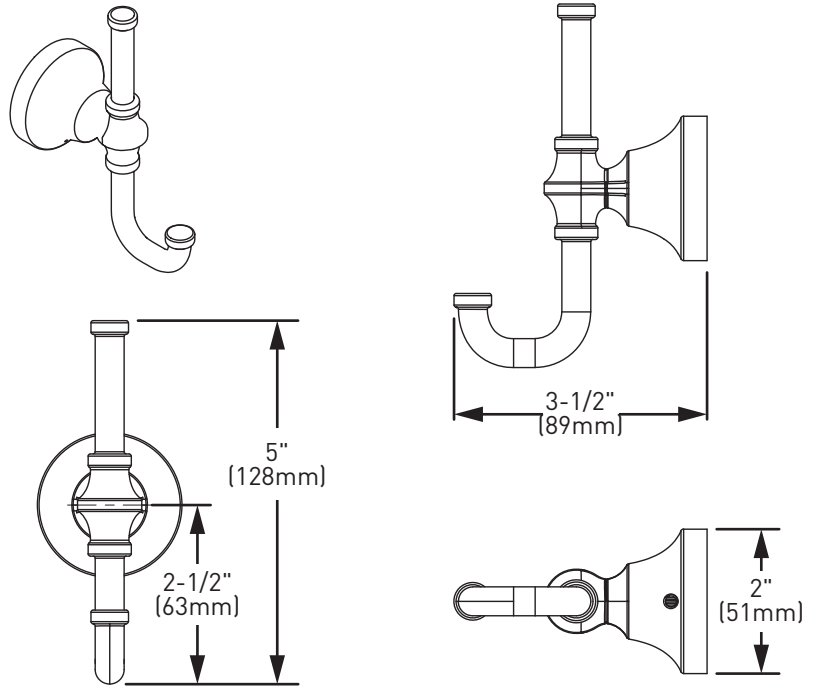

Colinet™ Technical Specification

Double Robe Hook

YB0503

Stock Numbers:

- Double Robe Hook
YB0503 Sereis

Dimensions:

Materials:

Double Robe Hook are constructed of zinc.