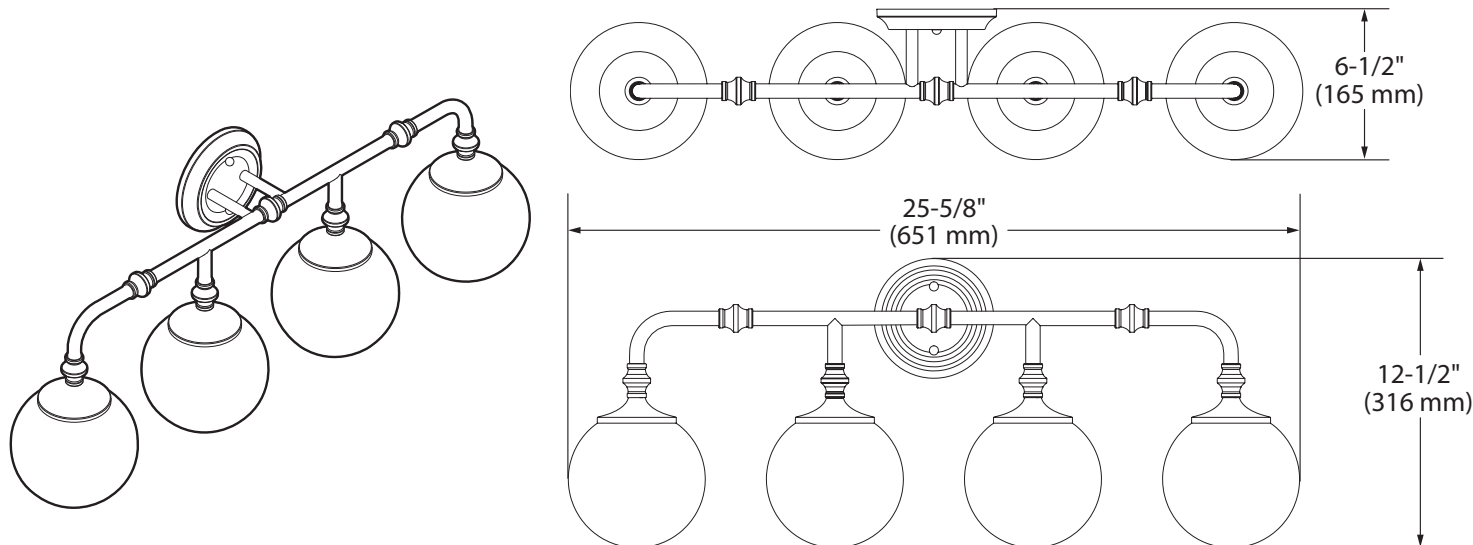

### 4-Globe Light Fixture

#### Dimensions: