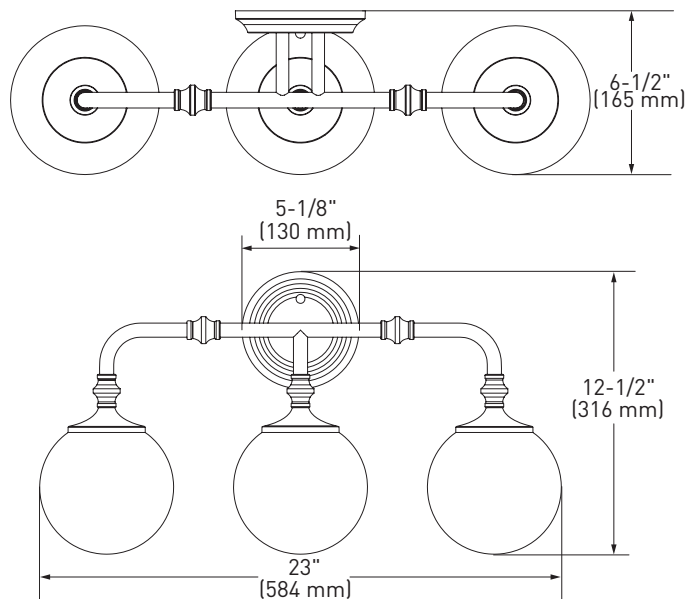

### 3-Globe Light Fixture

#### Dimensions: