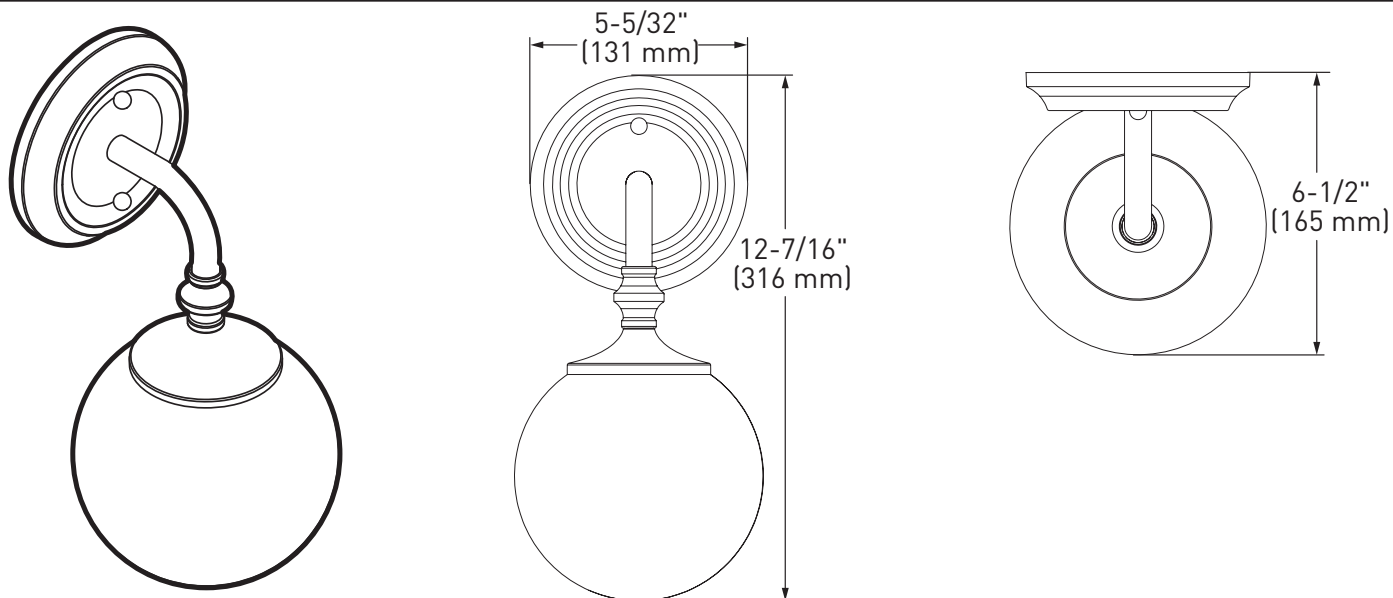

Colinet™ Technical Specification

YB0561

1-Globe Light Fixture

Dimensions:

Product Information:

Stock Numbers: YB0561CH – CHROME
YB0561BN – BRUSHED N ICKEL
YB0561BG – BRUSHED GOLD
YB0561BL – MATTE BLACK

Globe Service Kit: YB0569

Materials: Zinc, glass

Voltage: 120v

Bulb: 60 W max bulb (not included); type B10

Listed: ETL Listed for damp location

Important Notes: Turn off power during installation. Do not connect or disconnect under load.