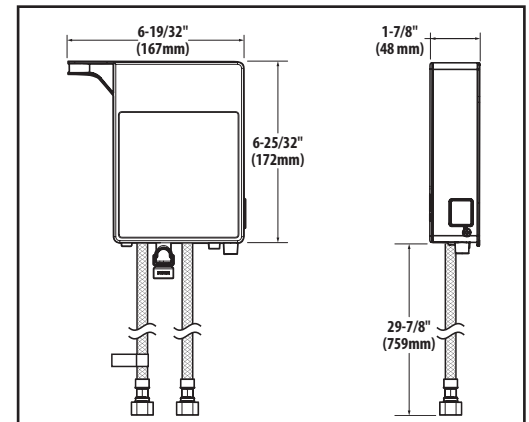

SMART FAUCET.

Essie™-Single Handle High Arc Pulldown Kitchen Faucet

Model: 87014EVSRS

NOTE: THIS FAUCET IS DESIGNED TO BE INSTALLED THROUGH 1 HOLE, 1-1/2" (38mm) MIN. DIA.

(3-HOLE ESCUTCHEON INCLUDED)

Close up view of Control Box