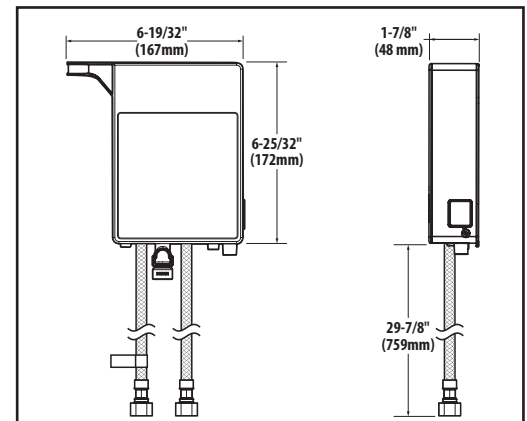

SMART FAUCET.

STō Single Handle High Arc Pulldown Kitchen Faucet

Models: S72308EV series

NOTE: THIS FAUCET IS DESIGNED TO BE INSTALLED THROUGH 1 HOLE, 1-1/2" (38mm) MIN. DIA.

Close up view of Control Box

Battery Holder