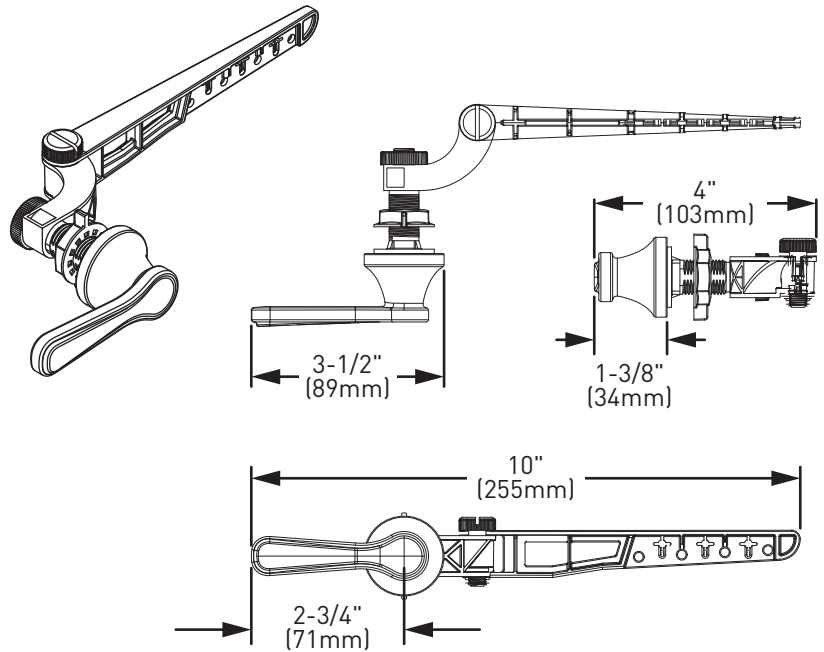

Colinet™ Technical Specification

Tank Lever

YB0501

Stock Numbers:

- Tank Lever
YB0501 Sereis

Dimensions:

Materials:

Tank Lever is constructed of zinc.
The arm mechanism is constructed of plastic.