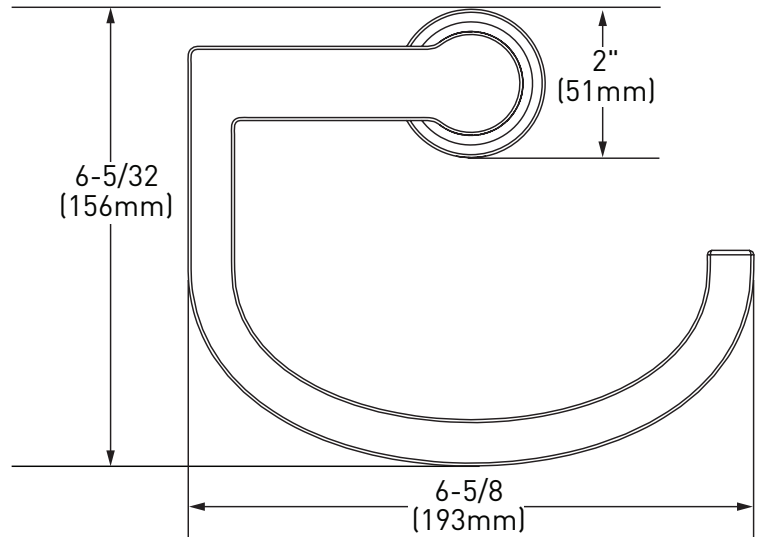

Rinza™ Technical Specification

Towel Ring

Y1186

Stock Numbers:

- Y1186CH – Towel Ring
Chrome
- Y1186BN – Towel Ring
Brushed Nickel
- Y1186BL – Towel Ring
Matte Black
- Y1186NL – Towel Ring
Polished Nickel

Materials:

Towel Ring is constructed of zinc.

Dimensions:

Installation Instructions:

Please refer to product instructions for installation steps.

Cleaning Instructions:

To preserve the fine finish of this product, clean only with a soft damp cloth. Dry well. Do not use commercial or abrasive cleaners.