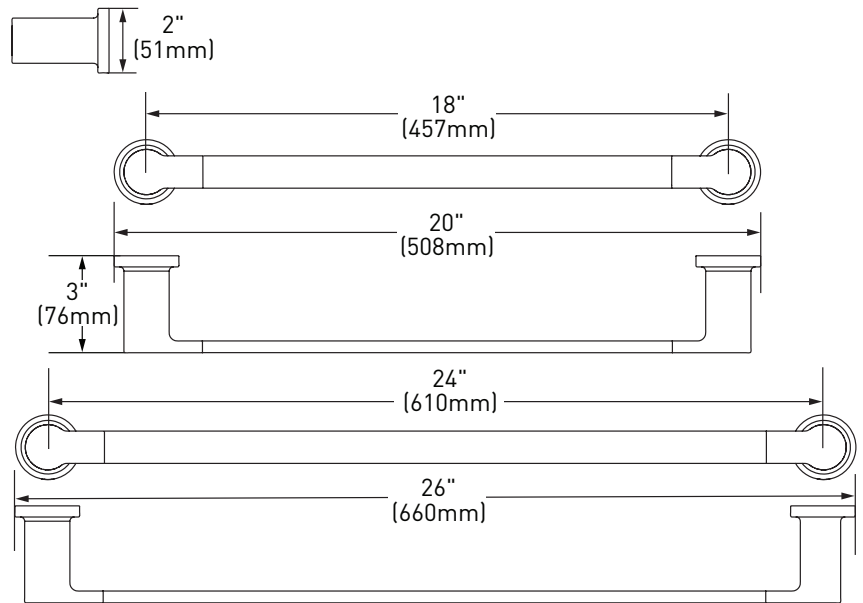

Rinza™ Technical Specification

18 in. / 24 in. Towel Bar

Y1118/Y1124

Stock Numbers:

- Y1118CH – 18" Towel Bar**
Chrome
- Y1118BN – 18" Towel Bar**
Brushed Nickel
- Y1118BL – 18" Towel Bar**
Matte Black
- Y1118NL – 18" Towel Bar**
Polished Nickel
- Y1124CH – 24" Towel Bar**
Chrome
- Y1124BN – 24" Towel Bar**
Brushed Nickel
- Y1124BL – 24" Towel Bar**
Matte Black
- Y1124NL – 24" Towel Bar**
Polished Nickel

Materials:

18 in. and 24 in. Towel Bar is constructed of zinc.

Dimensions:

Installation Instructions:

Please refer to product instructions for installation steps.

Cleaning Instructions:

To preserve the fine finish of this product, clean only with a soft damp cloth. Dry well. Do not use commercial or abrasive cleaners.

Stock Number: Y1118 and Y1124 Towel Bar

25300 AL MOEN DRIVE • NORTH OLMSTED, OH 44070
CORPORATE HEADQUARTERS: (800) 321-8809 • FAX: (800) 848-6636
INTERNATIONAL: (440) 962-2000 • FAX: (440) 962-2726
CUSTOMER SERVICE (USA): 800-882-0116 • FAX: (888) 379-2720
WWW.MOEN.COM