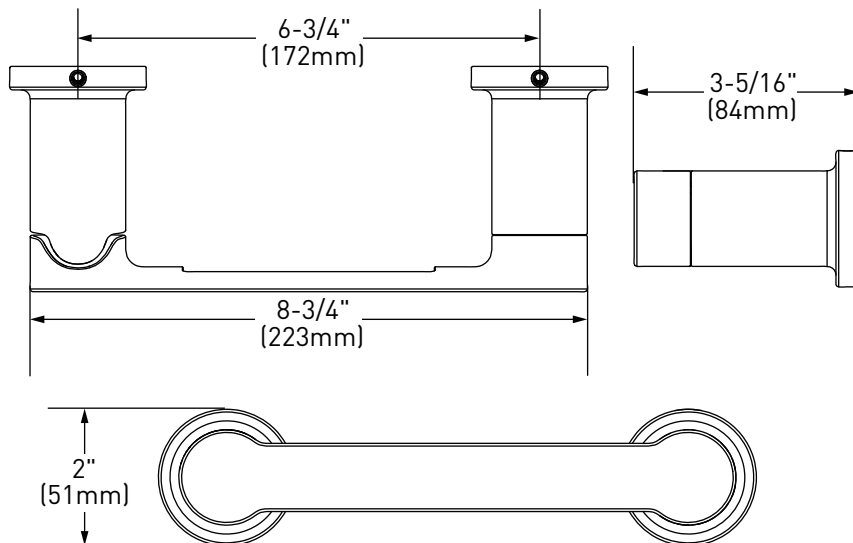

Rinza™ Technical Specification

Pivoting Paper Holder

Y1108

Stock Numbers:

- Y1108CH – Pivoting Paper Holder
Chrome
- Y1108BN – Pivoting Paper Holder
Brushed Nickel
- Y1108BL – Pivoting Paper Holder
Matte Black
- Y1108NL – Pivoting Paper Holder
Polished Nickel

Materials:

Pivoting Paper Holder is constructed of zinc.

Dimensions:

Installation Instructions:

Please refer to product instructions for installation steps.

Cleaning Instructions:

To preserve the fine finish of this product, clean only with a soft damp cloth. Dry well. Do not use commercial or abrasive cleaners.