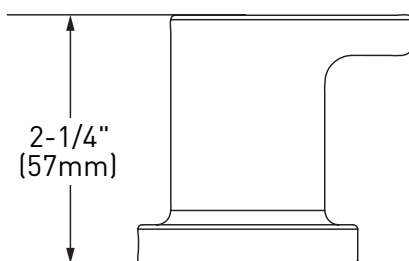

Rinza™ Technical Specification

Robe Hook

Y1103

Stock Numbers:

- **Y1103CH – Robe Hook**
  Chrome
- **Y1103BN – Robe Hook**
  Brushed Nickel
- **Y1103BL – Robe Hook**
  Matte Black
- **Y1103NL – Robe Hook**
  Polished Nickel

Materials:

Robe Hook is constructed of zinc.

Dimensions:

Installation Instructions:

Please refer to product instructions for installation steps.

Cleaning Instructions:

To preserve the fine finish of this product, clean only with a soft damp cloth. Dry well. Do not use commercial or abrasive cleaners.

Stock Number: Y1103 Robe Hook

25300 AL MOEN DRIVE • NORTH OLMSTED, OH 44070
CORPORATE HEADQUARTERS: (800) 321-8809 • FAX: (800) 848-6636
INTERNATIONAL: (440) 962-2000 • FAX: (440) 962-2726
CUSTOMER SERVICE (USA): 800-882-0116 • FAX: (888) 379-2720
WWW.MOEN.COM

© 2024 Moen Incorporated. Moen is a registered trademark and Rinza is a trademark of Moen Incorporated. All rights reserved.

MOEN®