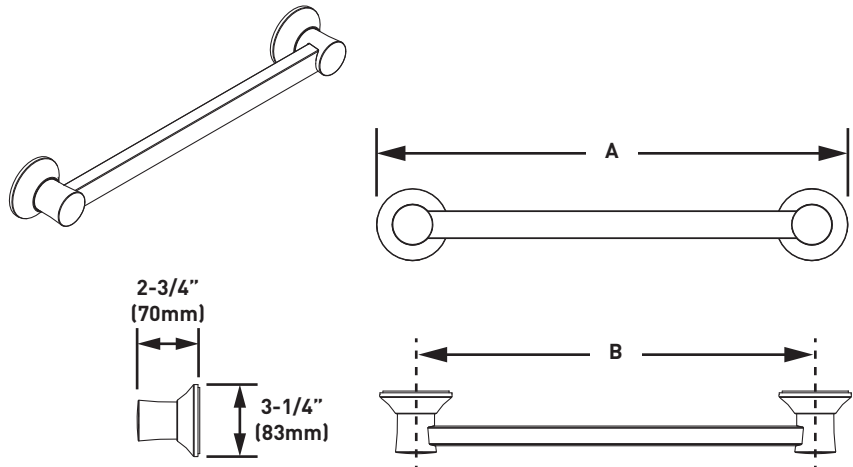

Flara™ Technical Specification

Grab Bar

YG0300

Stock Numbers:

- 12" Grab Bar
YG0312 Series
- 18" Grab Bar
YG0318 Series
- 24" Grab Bar
YG0324 Series
- 36" Grab Bar
YG0336 Series
- 42" Grab Bar
YG0342 Series

Materials:

Grab bar post and bar are constructed of stainless steel.

Dimensions:

SKU series	Dim. A	Dim. B
YG0312	15-1/4" [387mm]	12" [305mm]
YG0318	21-1/4" [540mm]	18" [457mm]
YG0324	27-1/4" [692mm]	24" [609mm]
YG0336	39-1/4" [997mm]	36" [914mm]
YG0342	45-1/4" [1149mm]	42" [1067mm]