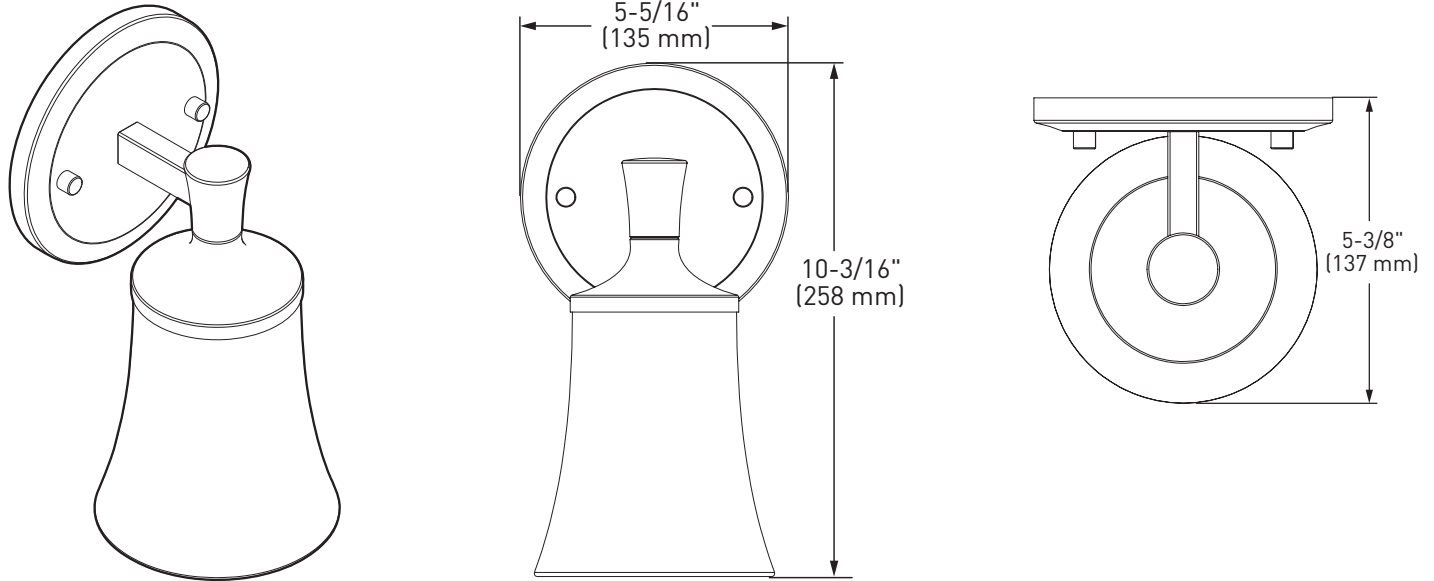

Flara™ Technical Specification

YB0361

1-Globe Light Fixture

Dimensions:

Product Information:

Stock Numbers: YB0361CH – CHROME
YB0361BN – BRUSHED NICKEL
YB0361NL – NICKEL

Globe Service Kit: YB0369

Materials: Zinc, glass

Voltage: 120v

Bulb: 100w max (not included); medium base

Listed: ETL Listed for damp location

Important Notes: Turn off power during installation. Do not connect or disconnect under load.

Cleaning Notes: Clean only with a soft damp cloth. Do not use commercial or abrasive cleaners.