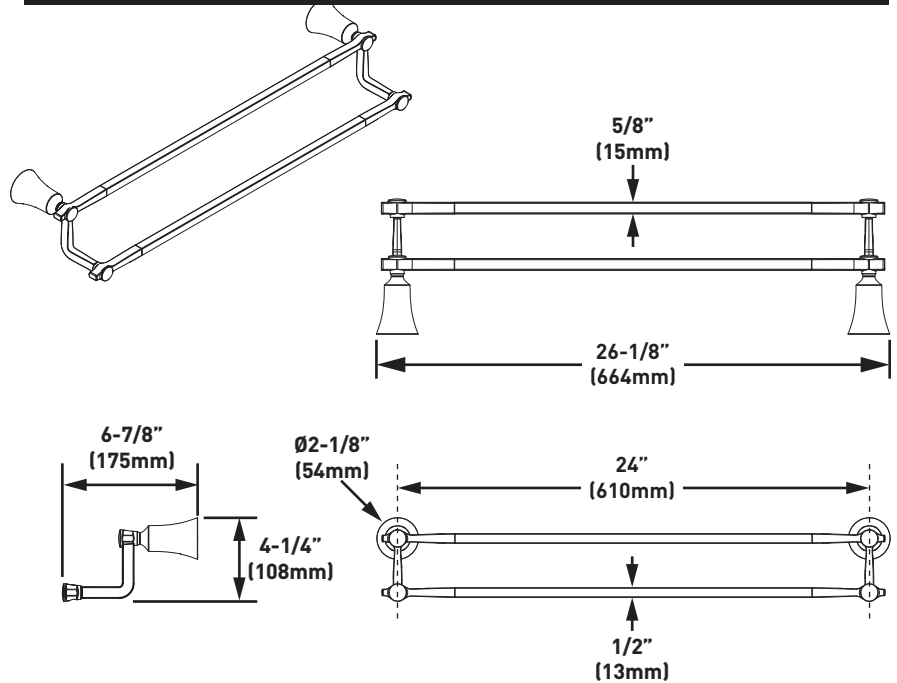

Flara™ Technical Specification

Double Towel Bar

YB0322

Stock Numbers:

- Double Towel Bar
YB0322 Sereis

Dimensions:

Materials:

Towel Bar posts are constructed of zinc.
Bars are aluminum.