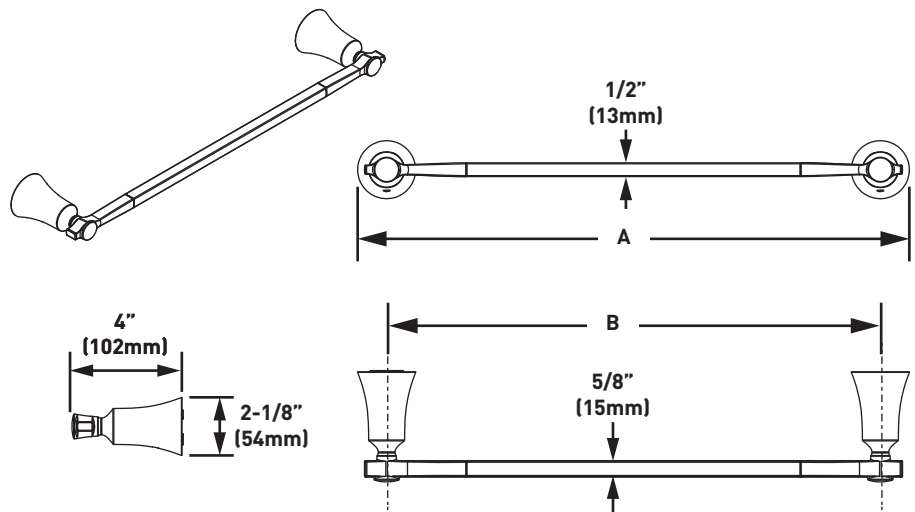

Flara™ Technical Specification

Towel Bar

YB0386 / YB0318 / YB0324

Stock Numbers:

- 9" Towel Bar
YB0386 Series
- 18" Towel Bar
YB0318 Series
- 24" Towel Bar
YB0324 Series

Dimensions:

SKU series	Dim. A	Dim. B
YB0386	11-1/8" (283mm)	9" (229mm)
YB0318	20-1/8" (511mm)	18" (457mm)
YB0324	26-1/8" (663mm)	24" (609mm)

Materials:

Towel Bar posts are constructed of zinc.
Bar is stainless steel.

Installation Instructions:

Please refer to product instructions for installation steps.

Cleaning Instructions:

To preserve the fine finish of this product, clean only with a soft damp cloth. Use a dry cloth to wipe down the product and remove any excess moisture. Do not use commercial or abrasive cleaners.