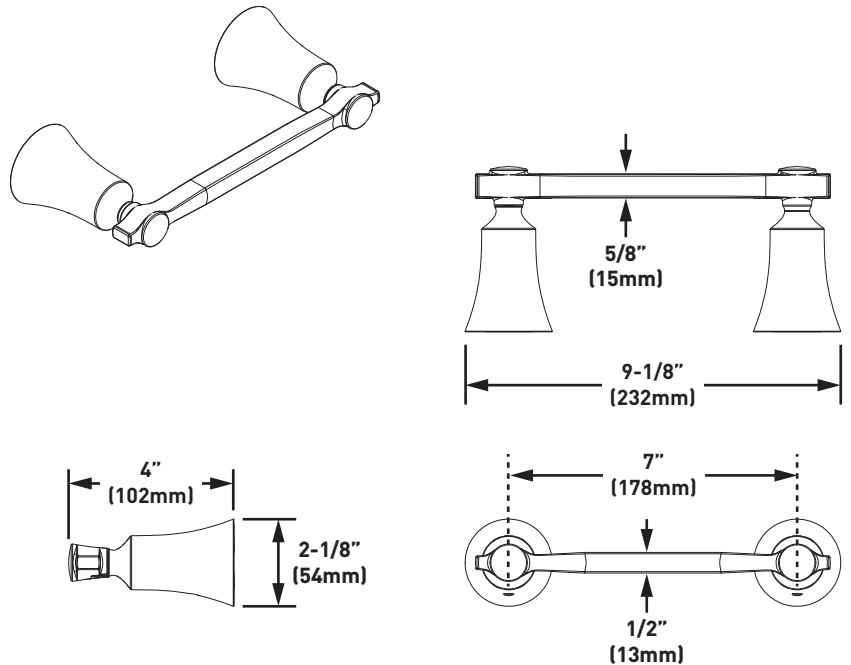

Flara™ Technical Specification

Paper Holder

YB0308

Stock Numbers:

- Paper Holder
YB0308 Sereis

Dimensions:

Materials:

Paper Holder is constructed of zinc.