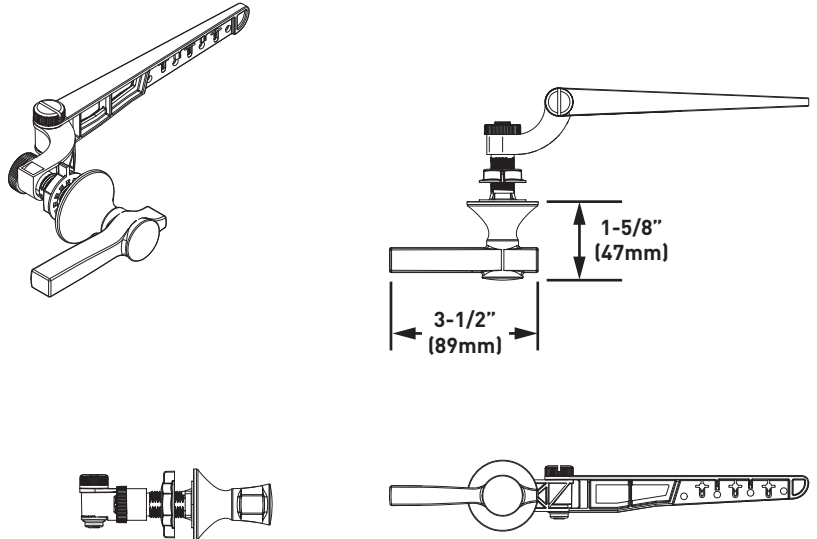

Flara™ Technical Specification

Tank Lever

YB0301

Stock Numbers:

- Tank Lever
YB0301 Series

Dimensions:

Materials:

Tank Levers are constructed of zinc.