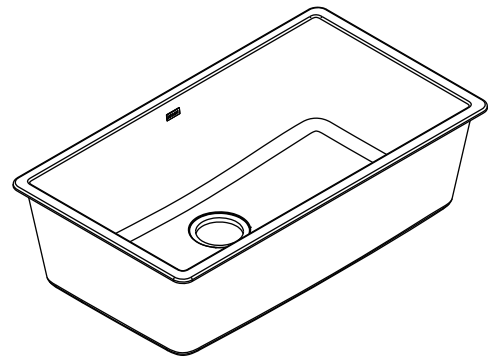

Model Number	Color	Depth-Inches
GGB4010B	Black	9-7/16"
GGW4010B	White	9-7/16"

SINK DESCRIPTION

- The Host 32.5" Granite Undermount Single Bowl Sink

INSTALLATION

- Sold separately: Sink Drains GGA60W, GGA60B
- Included: Undermount Hardware, Undermount Template

SINK DIMENSIONS

- Minimum Cabinet Size: 36"
- Overall : 32-1/2" x 18-3/8" x 9-3/4"
- Bowl: 30-1/4" x 16-5/16" x 9-7/16"
- Drain Size: 3-1/2"

CRITICAL DIMENSIONS

(DO NOT SCALE)