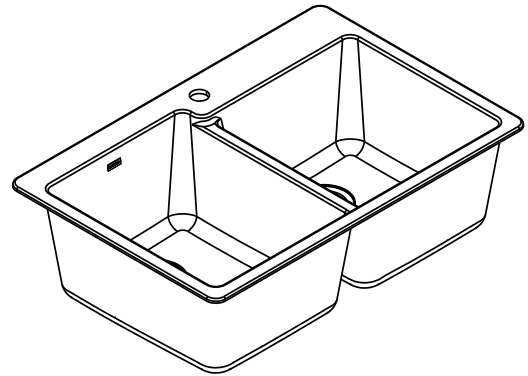

## Specifications

Model Number	Color	Depth-Inches
GGB3024B	Black	9-1/2"
GGW3024B	White	9-1/2"

### SINK DESCRIPTION

- The Host 33" Dual Mount Double Bowl Sink
- (4) Pre-Scored Holes

### SINK DIMENSIONS

- Minimum Cabinet Size: 36"
- Overall : 33" x 22" x 9-13/16"
- Bowl 1 : 14-9/16" x 18-5/32" x 9-1/2"
- Bowl 2 : 14-9/16" x 16-1/8" x 9-1/2"
- Drain Size: 3-1/2"
- Faucet Holes
  - 1-1/2" (38mm) diameter
  - 4" (102mm) center

### CUT OUT DIMENSIONS

- Drop-In: 32-3/8" x 21-3/8" with 11/16" corner radius, tolerance of plus or minus 1-3/4" is acceptable