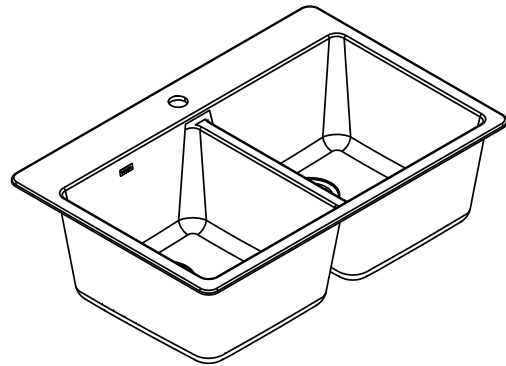

MOEN®

Specifications

Model Number	Color	Depth-Inches
GGB3028B	Black	9-1/2"
GGW3028B	White	9-1/2"

SINK DESCRIPTION

- The Host 33" Granite Dual Mount Double Bowl Sink
- (5) Pre-Scored Holes

INSTALLATION

- Dual Mount: Drop-in or Undermount
- Sold separately: Sink Drains GGA60W, GGA60B
- Included: Drop-in & Undermount Hardware

SINK DIMENSIONS

- Minimum Cabinet Size: 36"
- Overall : 33" x 22" x 9-3/4"
- Bowl 1 : 14-9/16" x 16-3/8" x 9-1/2"
- Bowl 2 : 14-9/16" x 16-3/8" x 9-1/2"
- Drain Size: 3-5/8"
- Faucet Holes
 - 1-1/2" (38mm) diameter
 - 4" (102mm) center

CUT OUT DIMENSIONS

- Drop-In: 32-3/8" x 21-3/8" with 11/16" corner radius, tolerance of plus or minus 1-3/4" is acceptable

CRITICAL DIMENSIONS

(DO NOT SCALE)