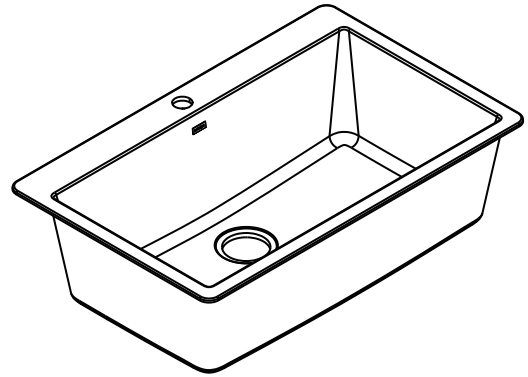

## Specifications

Model Number	Color	Depth-Inches
GGB3026B	Black	9-7/16"
GGW3026B	White	9-7/16"

### SINK DESCRIPTION

- The Host 33" Granite Dual Mount Single Bowl Sink
- (5) Pre-Scored Holes

### SINK DIMENSIONS

- Minimum Cabinet Size: 36"
- Overall : 33" x 20-7/8" x 9-3/4"
- Bowl : 30-1/4" x 16-5/16" x 9-7/16"
- Drain Size: 3-1/2"
- Faucet Holes
  - 1-1/2" (38mm) diameter
  - 4" (102mm) center