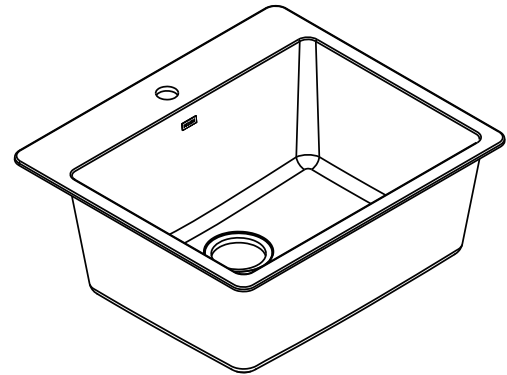

MOEN®

Specifications

Model Number	Color	Depth-Inches
GGB3019B	Black	9-1/2"
GGW3019B	White	9-1/2"

SINK DESCRIPTION

- The Host 25" Granite Dual Mount Single Bowl Sink
- [5] Pre-Scored Holes

INSTALLATION

- Dual Mount: Undermount or Drop In
- Sold Separately: Sink Drains GGA60W, GGA60B
- Included: Drop-in & Undermount Hardware

SINK DIMENSIONS

- Minimum Cabinet Size: 30"
- Overall: 25" x 22" x 9-13/16"
- Bowl: 22-1/2" x 16-1/2" x 9-1/2"
- Drain Size: 3-5/8"
- Faucet Holes
 - 1-1/2" (38mm) diameter
 - 4" (102mm) center

CUT OUT DIMENSIONS

- Drop-In: 24-3/8" x 21-3/8" with 11/16" corner radius, tolerance of plus or minus 1-3/4" is acceptable

CRITICAL DIMENSIONS

(DO NOT SCALE)