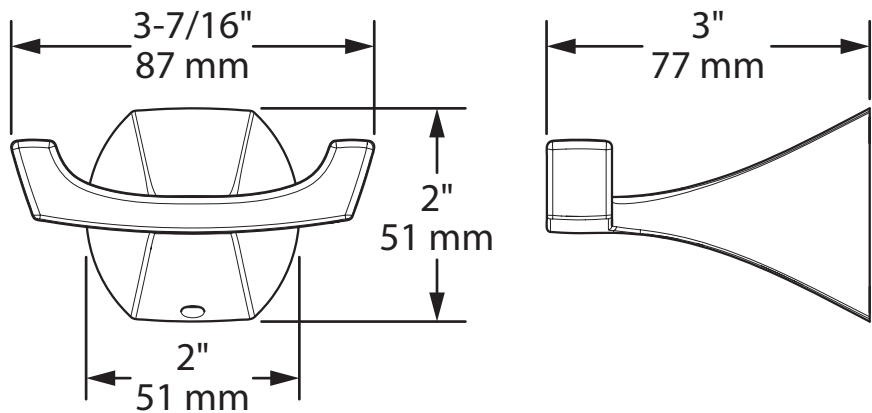

Lindor™ Technical Specification

Robe Hook

MY8703

Stock Numbers:

- **MY8703CH – Robe Hook**
Chrome
- **MY8703BN – Robe Hook**
Brushed Nickel
- **MY8703BL – Robe Hook**
Matte Black
- **MY8703BG – Robe Hook**
Brushed Gold

Dimensions:

Materials:

Robe Hook is constructed of zinc.

Installation Instructions:

- Please refer to production instruction sheets for installation steps.

Cleaning Instructions:

To preserve the fine finish of this product, clean only with a soft damp cloth. Dry well. Do not use commercial or abrasive cleaners.