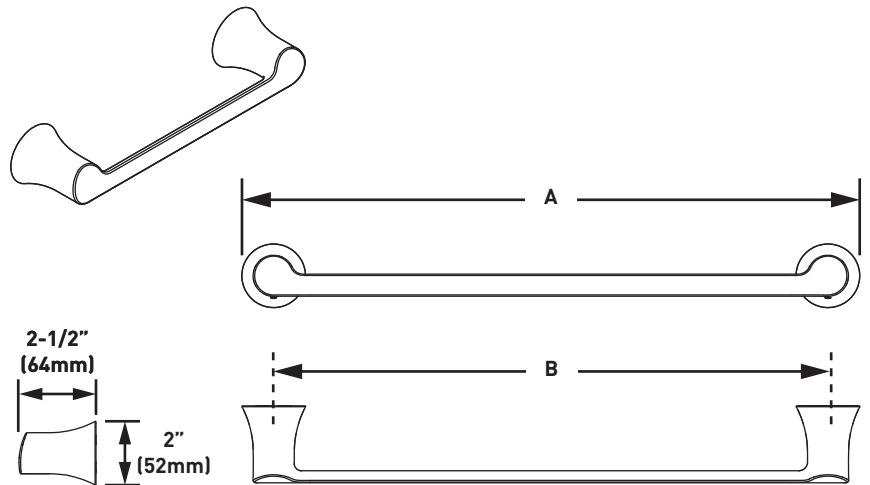

## Towel Bar

### Stock Numbers:

- 18" Towel Bar  
YB0218 Sereis
- 24" Towel Bar  
YB0224 Sereis
- 9" Towel Bar  
YB0286 Sereis

### Dimensions:

SKU series	Dim. A	Dim. B
YB0286	11" (281mm)	9" (229mm)
YB0218	20" (510mm)	18" (457mm)
YB0224	26" (662mm)	24" (610mm)

### Materials:

Towel Bar posts are constructed of zinc.  
Bar is stainless steel.