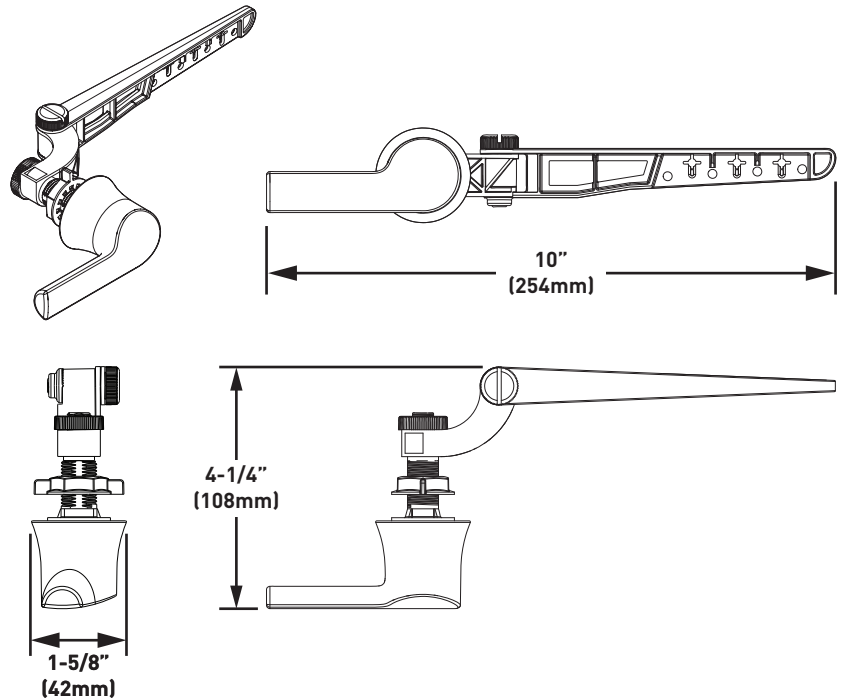

Doux™ Technical Specification

Tank Lever

YB0201

Stock Numbers:

- Tank Lever
YB0201 Series

Dimensions:

Materials:

Tank Levers are constructed of zinc.