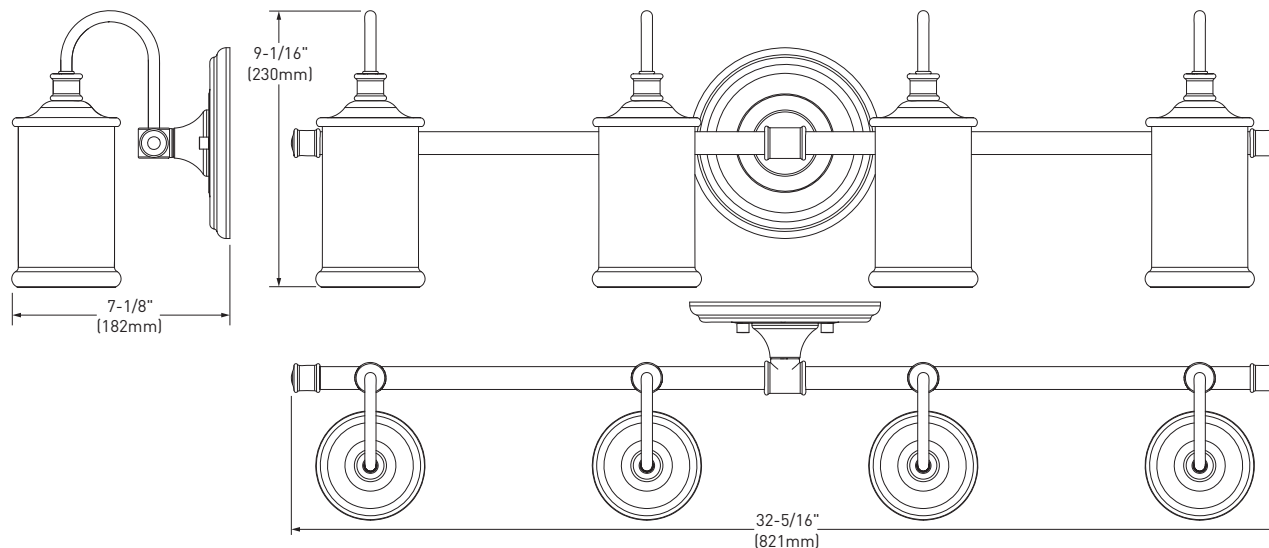

# Belfield™ Technical Specification

### 4-Globe Light Fixture

#### Dimensions: