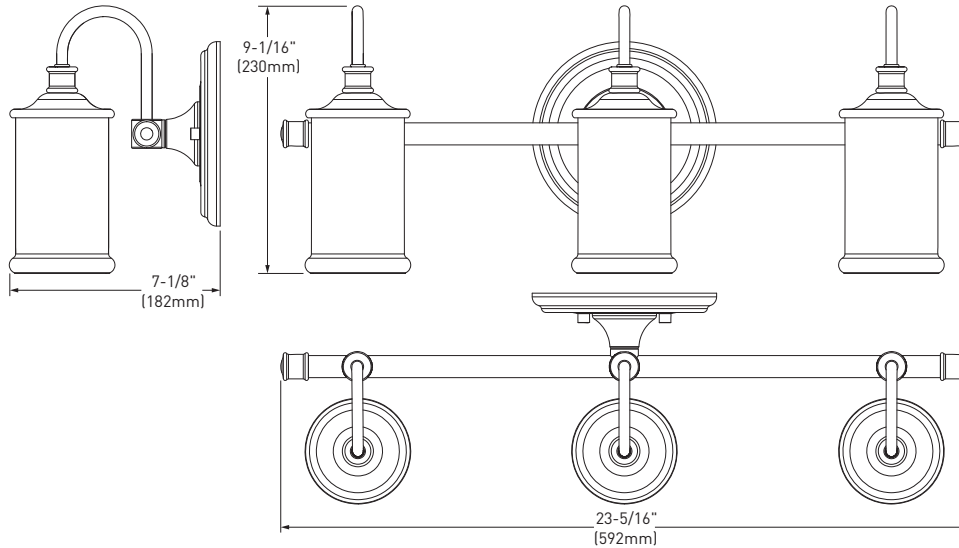

Belfield™ Technical Specification

YB6463

3-Globe Light Fixture

Dimensions:

Product Information:

Stock Numbers: YB6463CH – CHROME
YB6463BN – BRUSHED NICKEL
YB6463ORB – OIL RUBBED BRONZE
YB6463BL – MATTE BLACK
YB6463NL – POLISHED NICKEL

Globe Service Kit: YB6469

Materials: Steel, glass

Voltage: 120v

Bulb: 100w max (not included); medium base

Listed: ETL Listed for damp location

Important Notes: Turn off power during installation. Do not connect or disconnect under load.