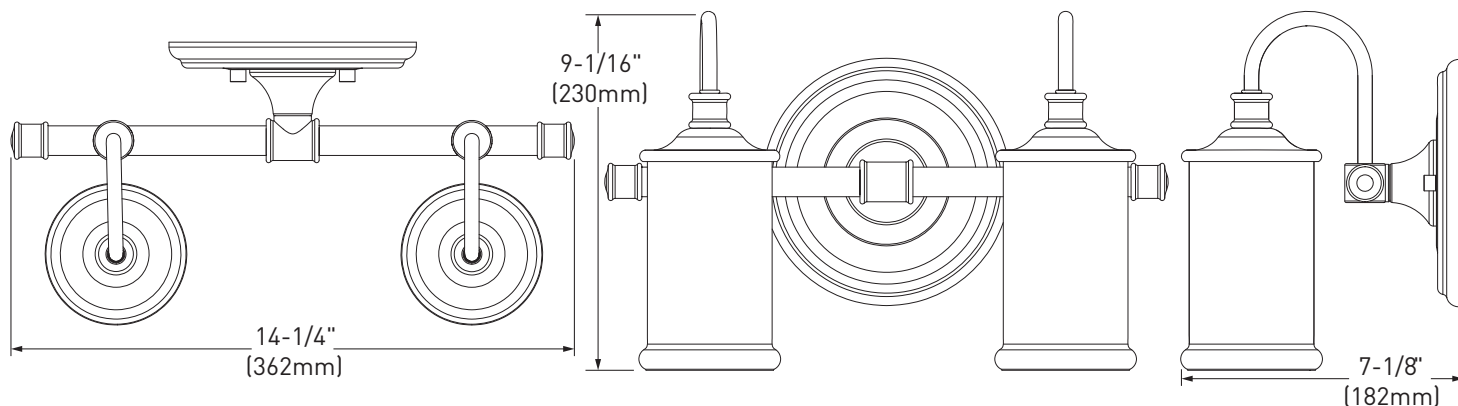

Belfield™ Technical Specification

YB6462

2-Globe Light Fixture

Dimensions:

Product Information:

Stock Numbers: YB6462CH – CHROME
YB6462BN – BRUSHED NICKEL
YB6462ORB – OIL RUBBED BRONZE
YB6462BL – MATTE BLACK
YB6462NL – POLISHED NICKEL

Globe Service Kit: YB6469

Materials: Steel, glass

Voltage: 120v

Bulb: 100w max (not included); medium base

Listed: ETL Listed for damp location

Important Notes: Turn off power during installation. Do not connect or disconnect under load.