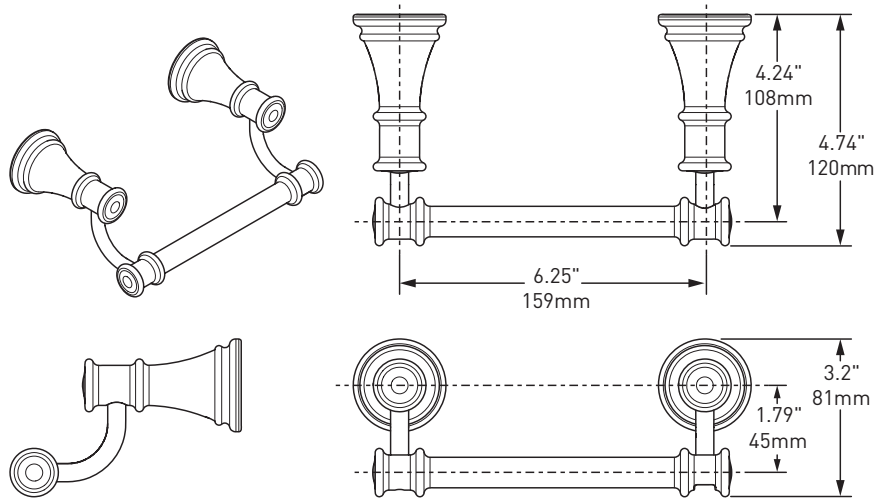

Belfield™ Accessories Technical Specification

Paper Holder

YB6408

Stock Numbers:

- **YB6408CH** – Paper Holder
Chrome
- **YB6408BN** – Paper Holder
Brushed Nickel
- **YB64080RB** – Paper Holder
Oil Rubbed Bronze
- **YB6408NL** – Paper Holder
Polished Nickel
- **YB6408BL** – Paper Holder
Matte Black

Dimensions:

Installation Instructions:

Please refer to product instructions for installation steps.

Materials:

Paper Holder is constructed of zinc.

Cleaning Instructions:

To preserve the fine finish of this product, clean only with a soft damp cloth. Dry well. Do not use commercial or abrasive cleaners.