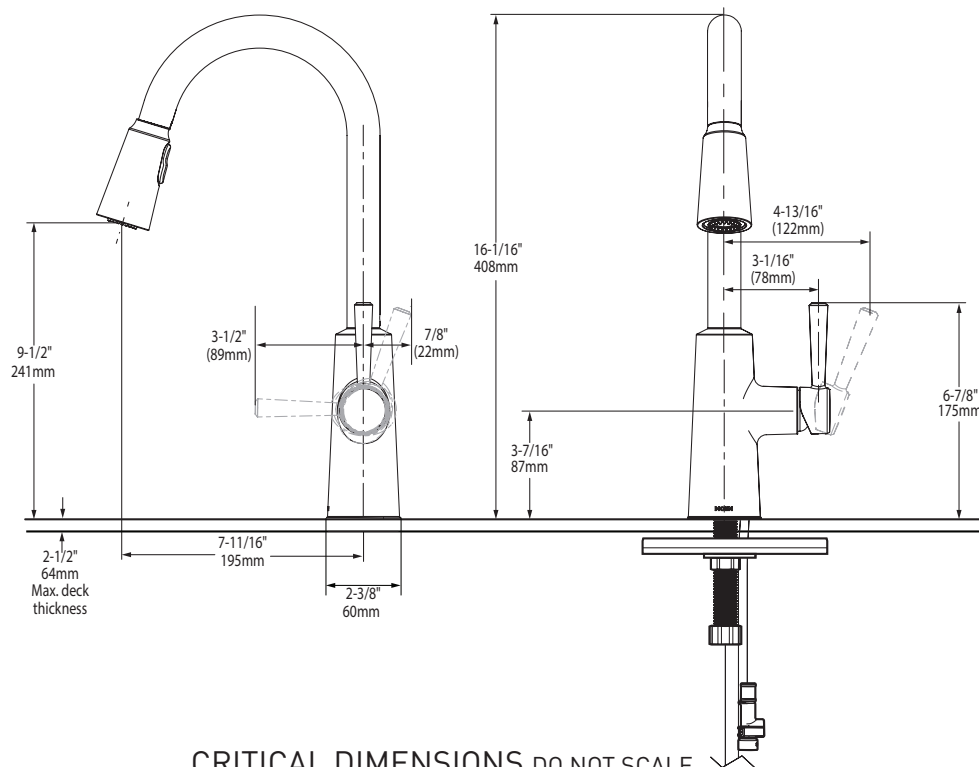

### STANDARDS

- Third party certified to IAPMO Green, ASME A112.18.1/CSA B-125.1 and all applicable requirements referenced therein including NSF 61/9 & 372
- Meets CalGreen and Georgia SB370 requirements
- Complies with California Proposition 65 and with the Federal Safe Drinking Water Act
- ADA ♿ for lever handle
- The backflow protection system in this device consists of two independently operating check valves, a primary and a secondary which prevent backflow

Models: 7402 series

**NOTE: THIS FAUCET IS DESIGNED TO BE  
INSTALLED THRU 1 HOLE, 1-1/2" (38mm) MIN. DIA.  
(Sold sperately, 3 hole escutcheon 157328 available)**

**CRITICAL DIMENSIONS DO NOT SCALE**