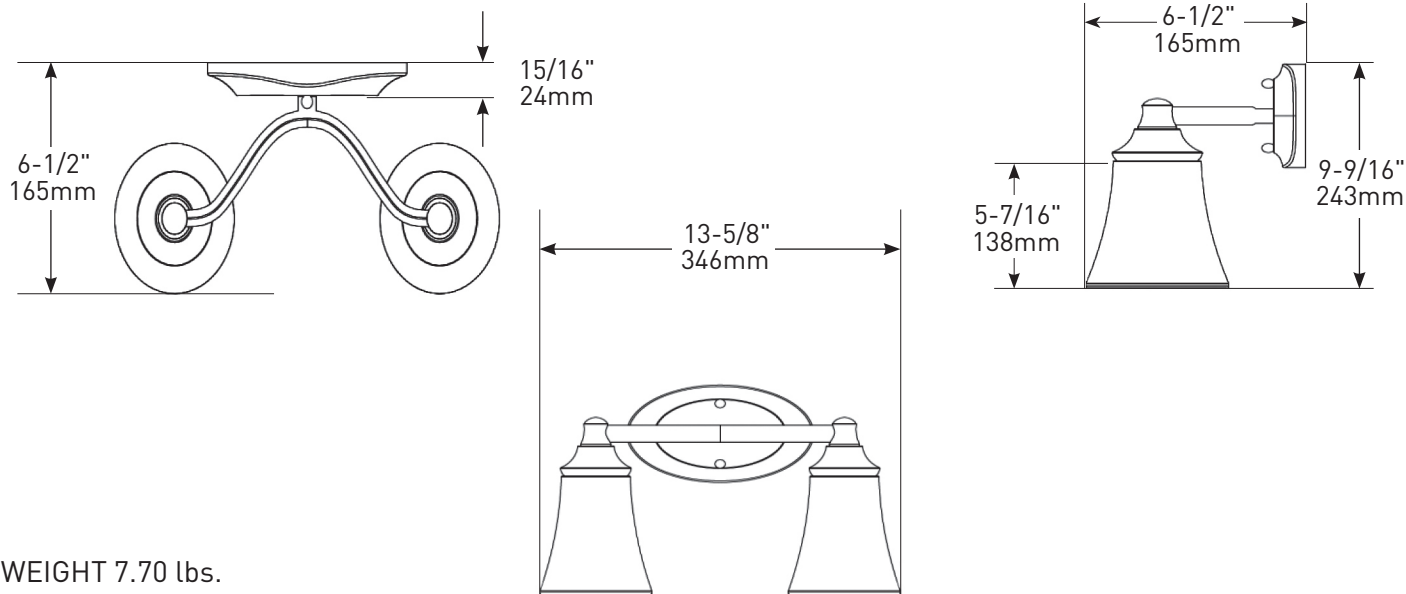

Eva™ Technical Specification

YB2862

2-Globe Light Fixture

Dimensions:

Product Information:

Stock Numbers: YB2862CH – CHROME
YB2862BN – BRUSHED NICKEL
YB2862ORB – OIL RUBBED BRONZE

Globe Service Kit: YB2869

Materials: Zinc, glass

Voltage: 120v

Bulb: 100w max (not included); medium base

Listed: ETL Listed for damp location

Important Notes: Turn off power during installation. Do not connect or disconnect under load.

Cleaning Notes: Clean only with a soft damp cloth. Do not use commercial or abrasive cleaners.