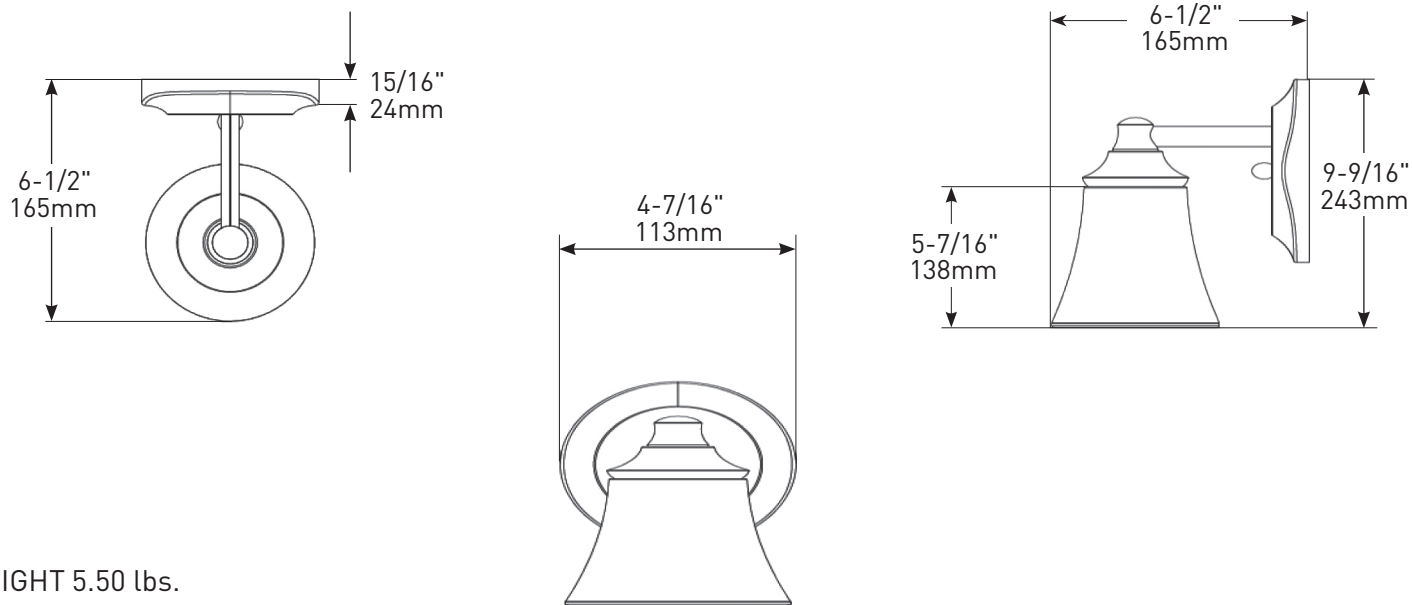

Eva™ Technical Specification

YB2861

2-Globe Light Fixture

Dimensions:

Product Information:

Stock Numbers: YB2861CH – CHROME
YB2861BN – BRUSHED NICKEL
YB2861ORB – OIL RUBBED BRONZE

Globe Service Kit: YB2869

Materials: Zinc, glass

Voltage: 120v

Bulb: 100w max (not included); medium base

Listed: ETL Listed for damp location

Important Notes: Turn off power during installation. Do not connect or disconnect under load.

Cleaning Notes: Clean only with a soft damp cloth. Do not use commercial or abrasive cleaners.