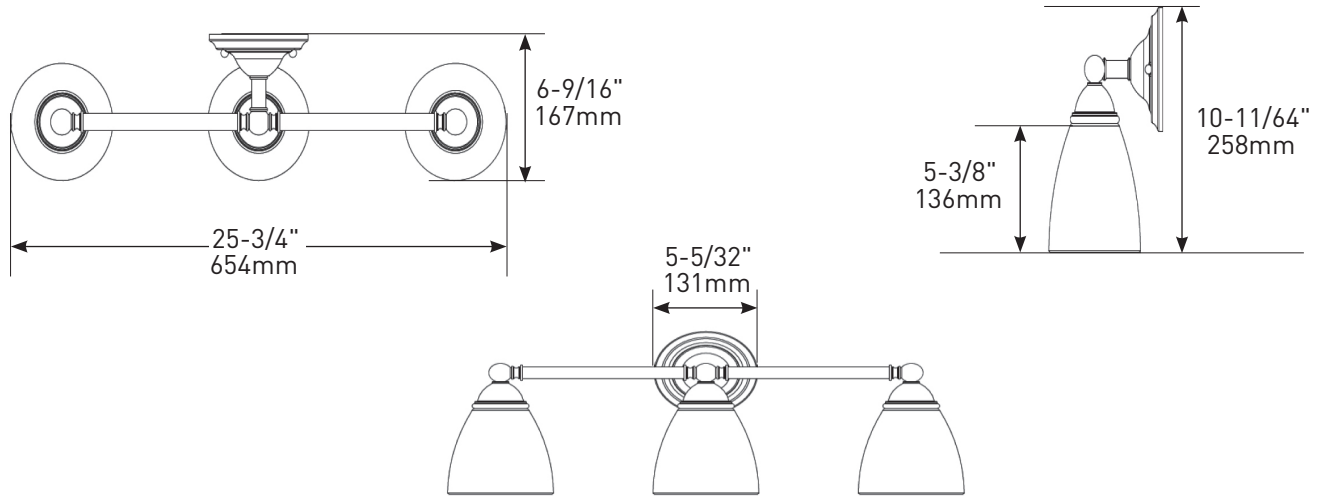

BRANTFORD™ Technical Specification

YB2263

3-Globe Light Fixture

Dimensions:

WEIGHT 10.0 lbs.

Product Information:

Stock Numbers: YB2263CH – CHROME
YB2263BN – BRUSHED NICKEL
YB2263ORB – OIL RUBBED BRONZE

Globe Service Kit: YB2269

Materials: Zinc, glass

Voltage: 120v

Bulb: 100w max (not included); medium base

Listed: ETL Listed for damp location

Important Notes: Turn off power during installation. Do not connect or disconnect under load.