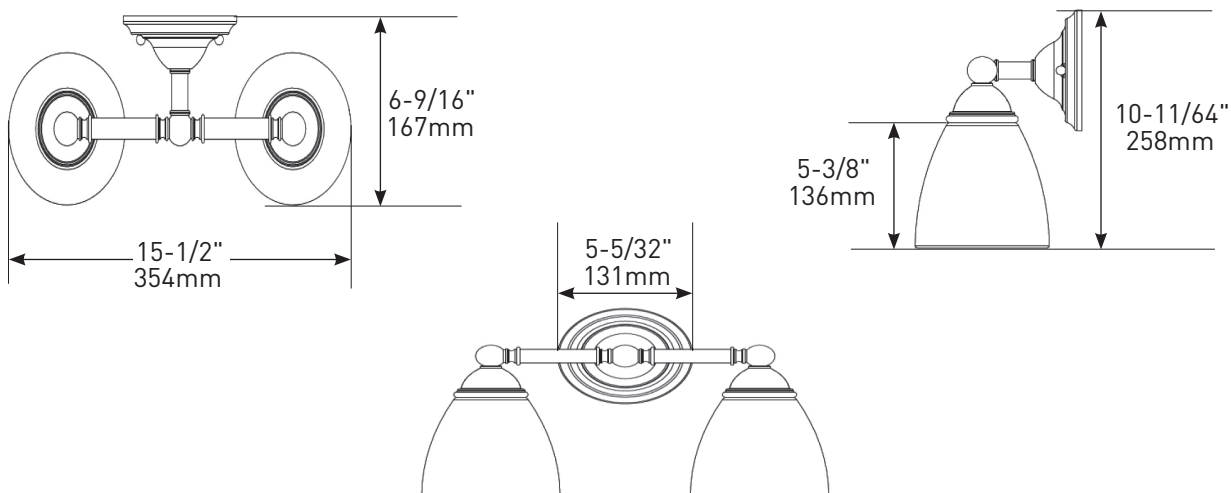

BRANTFORD™ Technical Specification

YB2262

2-Globe Light Fixture

Dimensions:

WEIGHT 7.70 lbs.

Product Information:

Stock Numbers: YB2262CH – CHROME
YB2262BN – BRUSHED NICKEL
YB2262ORB – OIL RUBBED BRONZE

Globe Service Kit: YB2269

Materials: Zinc, glass

Voltage: 120v

Bulb: 100w max (not included); medium base

Listed: ETL Listed for damp location

Important Notes: Turn off power during installation. Do not connect or disconnect under load.