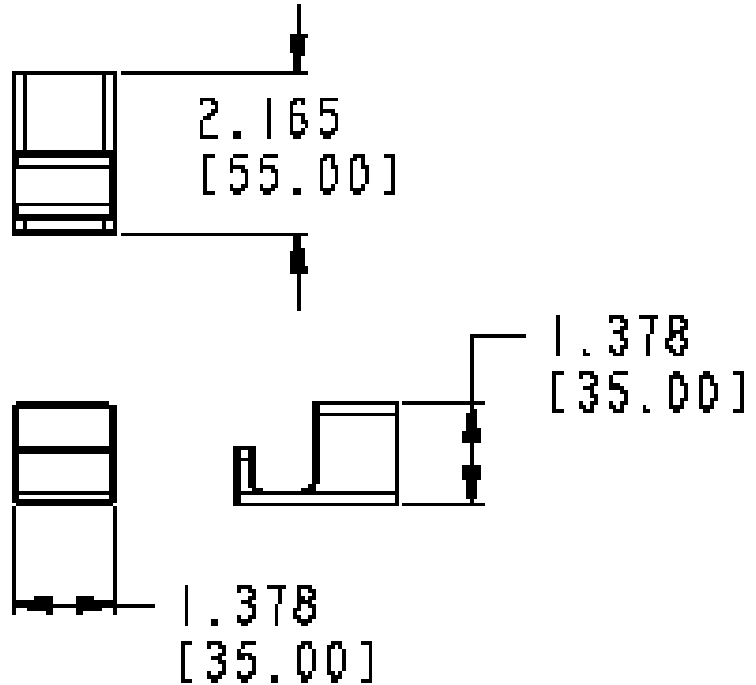

90°™ Technical Specification

Robe Hook

YB8803

Stock Numbers:

- YB8803BN – Robe Hook**
Brushed Nickel Finish
- YB8803CH – Robe Hook**
Chrome Finish

Dimensions:

Materials:

Robe Hook is constructed of zinc.

Stock Number: _____ Robe Hook
By Creative Specialties

MOEN®

25300 AL MOEN DRIVE • NORTH OLMS TED, OH 44070
CORPORATE HEADQUARTERS: (800) 321-8809 • FAX: (800) 848-6636
INTERNATIONAL: (440) 962-2000 • FAX: (440) 962-2726
CUSTOMER SERVICE (USA): 800-882-0116 • FAX: (888) 379-2720
WWW.CSI.MOEN.COM