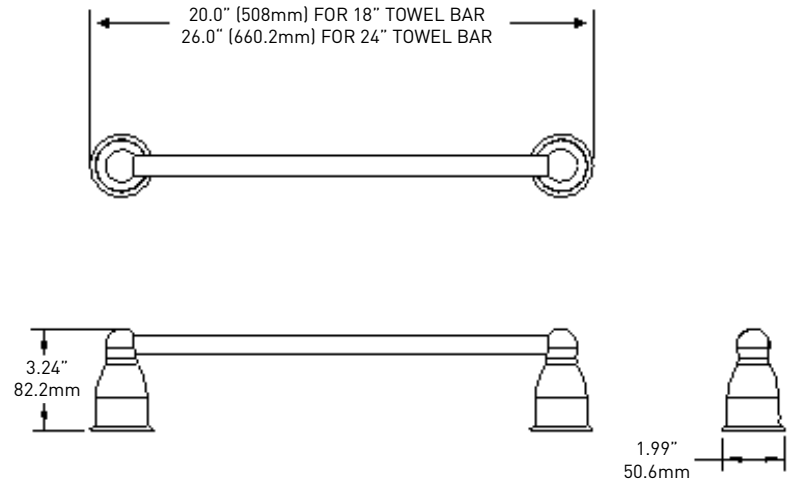

## 18" & 24" Towel Bar

### Stock Numbers:

- YB8000CH** – Mounting Posts  
Chrome Finish
- YB8098CH** – 18" Towel Bar  
Chrome Finish
- YB8094CH** – 24" Towel Bar  
Chrome Finish
- YB8000WB** – Mounting Posts  
Old World Bronze Finish
- YB8098WB** – 18" Towel Bar  
Old World Bronze Finish
- YB8094WB** – 24" Towel Bar  
Old World Bronze Finish
- YB8000PB** – Mounting Posts  
Polished Brass Finish
- YB8098PB** – 18" Towel Bar  
Polished Brass Finish
- YB8094PB** – 24" Towel Bar  
Polished Brass Finish
- YB8000BC** – Mounting Posts  
Brushed Chrome Finish
- YB8098BC** – 18" Towel Bar  
Brushed Chrome Finish
- YB8094BC** – 24" Towel Bar  
Brushed Chrome Finish
- YB8000SN** – Mounting Posts  
Satin Nickel Finish
- YB8098SN** – 18" Towel Bar  
Satin Nickel Finish
- YB8094SN** – 24" Towel Bar  
Satin Nickel Finish

### Dimensions: