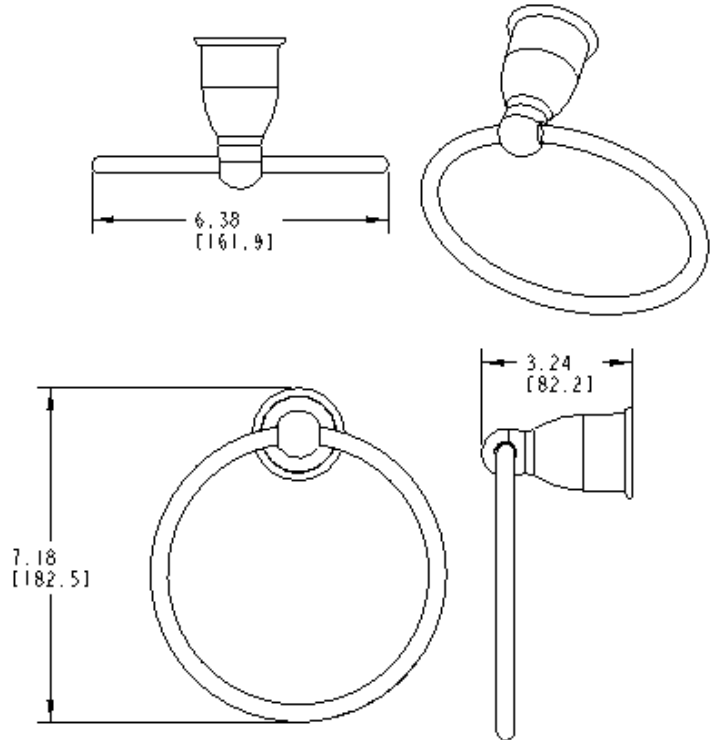

Mason® Technical Specification

Towel Ring

YB8086

Stock Numbers:

- YB8086CH – Towel Ring
Chrome Finish
- YB8086OWB – Towel Ring
Old World Bronze Finish
- YB8086PB – Towel Ring
Polished Brass Finish
- YB8086BC – Towel Ring
Brushed Chrome Finish
- YB8086SN – Towel Ring
Satin Nickel Finish

Dimensions:

Materials:

Towel Ring post is constructed of zinc. Ring is aluminum.

Installation Instructions:

Please refer to product instructions for installation steps.

Cleaning Instructions:

To preserve the fine finish of this product, clean only with a soft damp cloth. Dry well. Do not use commercial or abrasive cleaners.