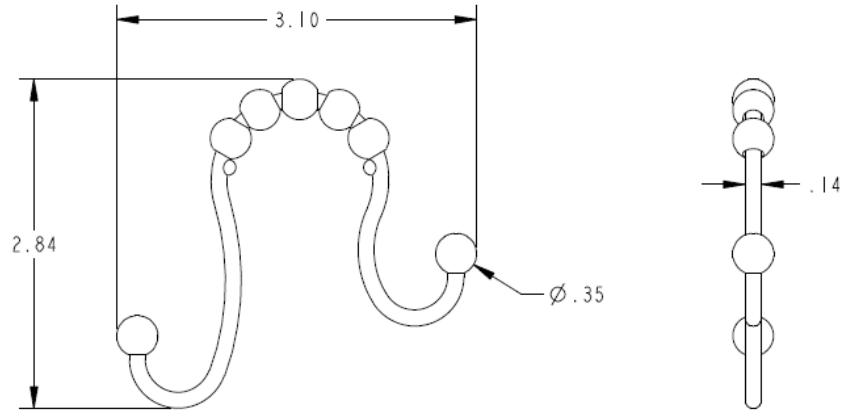

Technical Specification

Double Shower Curtain Rings

SR2200, SR2201, SR2202

Stock Numbers:

- **SR2200BN – Double Shower Curtain Rings**
Brushed Nickel Finish
- **SR2200CH – Double Shower Curtain Rings**
Chrome Finish
- **SR2200WB – Double Shower Curtain Rings**
Old World Bronze Finish
- **SR2200BL – Double Shower Curtain Rings**
Matte Black Finish
- **SR2200RB – Double Shower Curtain Rings**
Oil Rubbed Bronze Finish
- **SR2201CH – Double Shower Curtain Rings**
Chrome Finish
- **SR2201BN – Double Shower Curtain Rings**
Brushed Nickel Finish
- **SR2201CH – Double Shower Curtain Rings**
Chrome Finish
- **SR2201WB – Double Shower Curtain Rings**
Old World Bronze Finish
- **SR2201BL – Double Shower Curtain Rings**
Matte Black Finish
- **SR2201NL – Double Shower Curtain Rings**
Nickel Finish
- **SR2202BL – Double Shower Curtain Rings**
Matte Black Finish

Materials:

Double Shower Curtain Ring is constructed of steel.

MOEN®

Dimensions:

Installation Instructions:

Please refer to product instructions for installation steps.

Cleaning Instructions:

To preserve the fine finish of this product, clean only with a soft damp cloth. Dry well. Do not use commercial or abrasive cleaners.