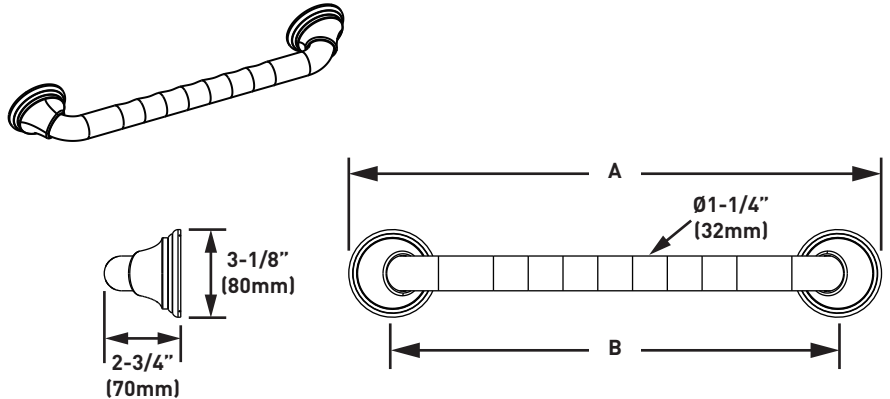

Home Care Technical Specification

Ultima Grab Bar w/Curl Grip

LR8700D3G / R8700D3G

Stock Numbers:

- 12" Ultima Grab Bar w/Curl Grip
R8712D3G series
- 16" Ultima Grab Bar w/Curl Grip
LR8716D3G series
- 18" Ultima Grab Bar w/Curl Grip
R8718D3G series
- 24" Ultima Grab Bar w/Curl Grip
LR8724D3G series
- 36" Ultima Grab Bar w/Curl Grip
R8736D3G series
- 42" Ultima Grab Bar w/Curl Grip
R8742D3G series
- 48" Ultima Grab Bar w/Curl Grip
R8748D3G series

Materials:

1 1/4" Grab Bar rods are formed from (.040) type 304 stainless steel tubing.

Dimensions:

SKU series	Dim. A	Dim. B
R8712D3G	15" (381mm)	12" (305mm)
LR8716D3G	19" (483mm)	16" (406mm)
R8718D3G	21" (533mm)	18" (457mm)
LR8724D3G	27" (686mm)	24" (609mm)
R8736D3G	39" (991mm)	36" (914mm)
R8742D3G	45" (1143mm)	42" (1067mm)
R8748D3G	51" (1295mm)	48" (1219mm)