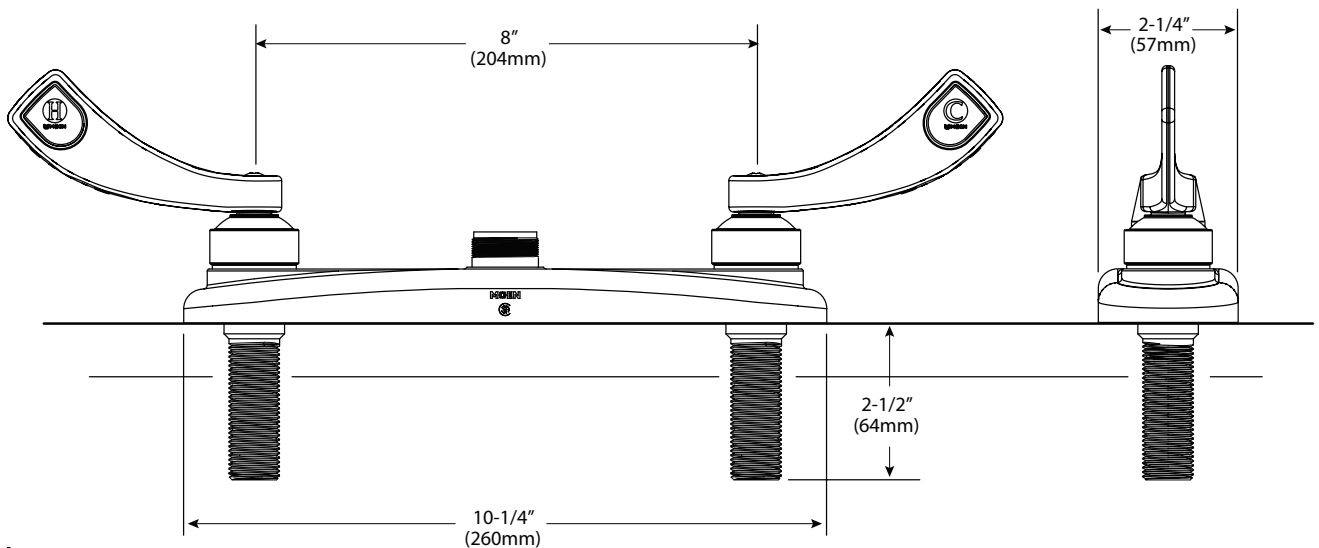

## DESCRIPTION

- Brass construction with chrome plated finish
- 1/2" IPS connections
- 8" centers
- Less spout
- Vandal resistant torx head screws

## Two-Handle Kitchen Faucet

**MODELS:** 8285

**NOTE:**  
Designed to be installed through  
2 or 3 holes - 1" min. dia. and on 8" on center

**CRITICAL DIMENSIONS** DO NOT SCALE