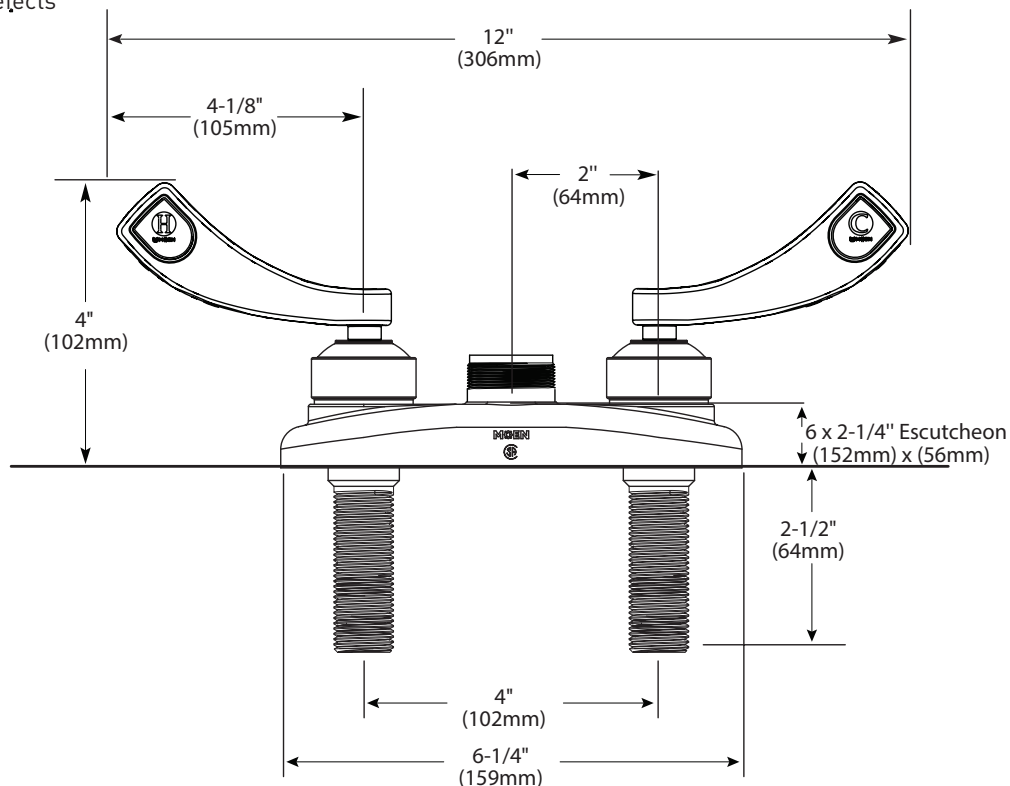

DESCRIPTION

- Brass construction with chrome plated finish
- 1/2" IPS connections
- 4" centerset
- Less spout

OPERATION

- Wristblade handles with hot and cold color indicators
- Vandal resistant torx head screws

CARTRIDGE

- Brass shell, ceramic disc cartridge
- 1/4 turn operation

STANDARDS

- Third party certified to meet ASME A112.18.1/CSA B125.1 and all applicable specifications referenced therein
- Contains no more than 0.25% weighted average lead content
- Certified to NSF 61/9
- Complies with California Proposition 65 and with the Federal Safe Drinking Water Act

- **ADA**  for lever handles

WARRANTY

- Warranted for five years against material or manufacturing defects

Two-Handle Bar/Pantry Faucet (less spout)

MODELS: 8276

NOTE:
*Designed to be installed through
2 holes - 1" min. dia.*

CRITICAL DIMENSIONS DO NOT SCALE