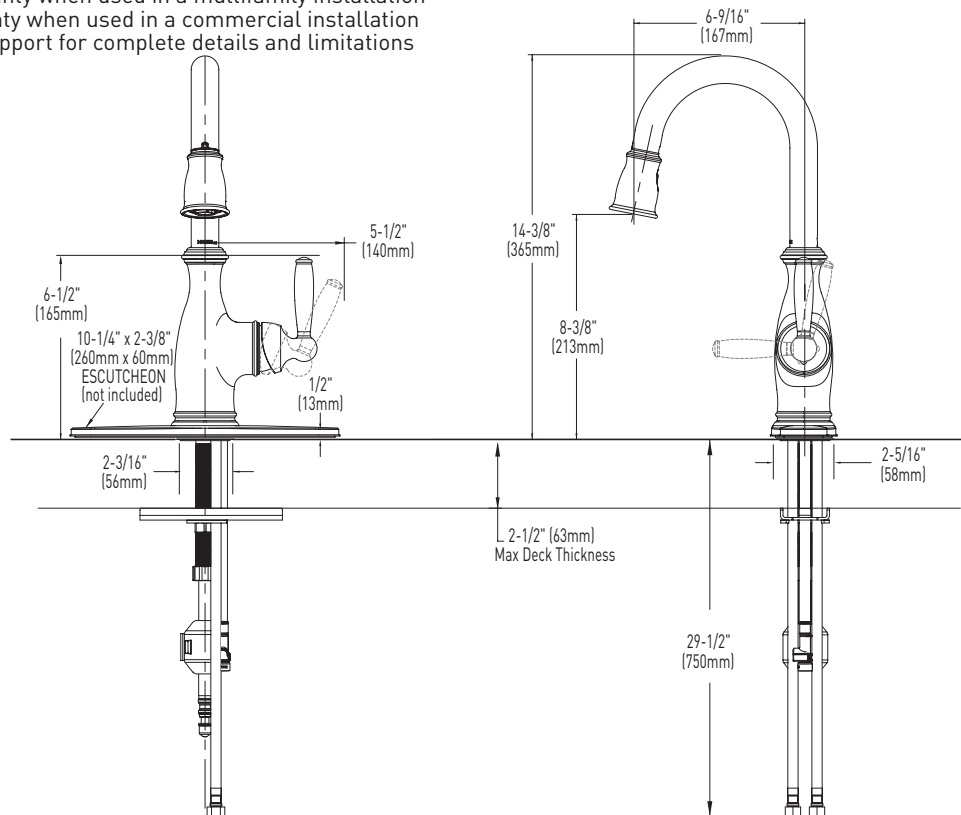

**BRANTFORD™**  
**Single Handle High Arc**  
**Pulldown Prep/Bar Faucet**

**Models:** 5985 series

**NOTE:** THIS FAUCET IS DESIGNED TO BE INSTALLED  
THRU 1 OR 3 HOLES, 1-1/2" (38mm) MIN. DIA.

## FAUCET DESCRIPTION

- Reflex™ pulldown system offers smooth operation, easy movement and secure docking
- Metal construction with various finishes identified by suffix
- Quick connect installation
- Pullout spray with 68" braided hose
- Flexible supply lines with 3/8" compression fittings
- High arc spout provides the perfect height and reach for prep sinks while the pulldown feature provides infinite maneuverability for food preparation tasks
- 360° rotating spout