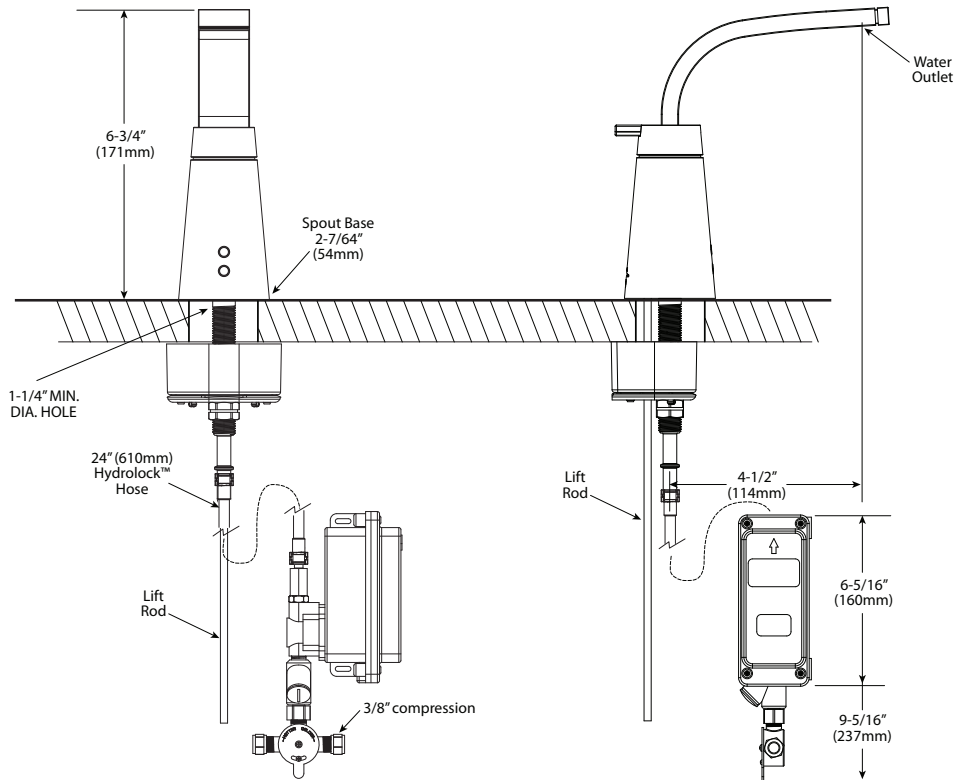

- Adjustable infrared sensor (range, turnoff delay and obstruction delay)
- Temperature controlled with below deck mixing tee
- Battery powered (AC optional)

FLOW

- Flow is limited to 1.5 gpm max (5.7 L/min) at 60 psi

DESTINY™ Single Hole Electronic Lavatory Faucet

Model: S899

NOTE: DESIGNED TO INSTALL THRU ONE
1-1/4" MIN. DIA. HOLE

CRITICAL DIMENSIONS

(DO NOT SCALE)

FOR MORE INFORMATION CALL: 1-800-BUY-MOEN

www.moen.com