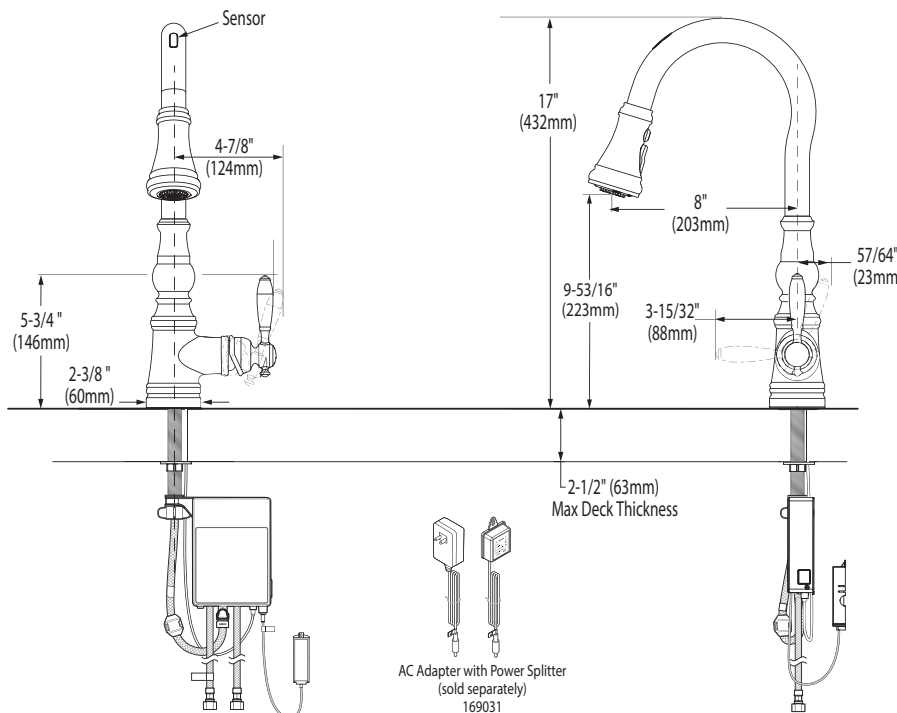

Close up view of Control Box

AC Adapter with Power Splitter (sold separately) 169031