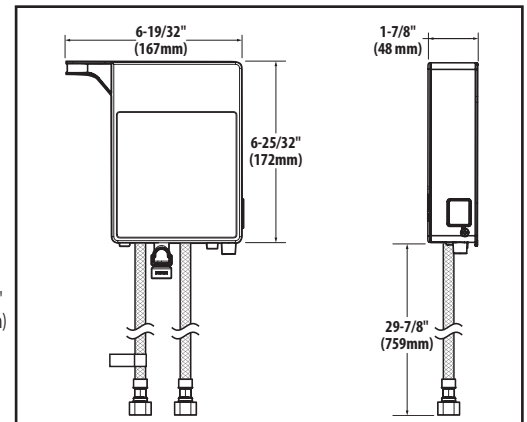

Close up view of Control Box

AC Adapter with Power Splitter (sold separately) 169031