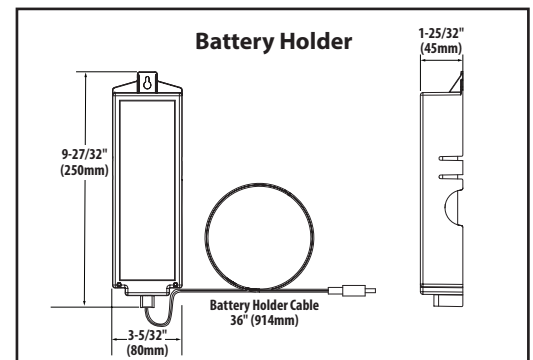

Close up view of Control Box

AC Adapter with Power Splitter (sold separately) 169031