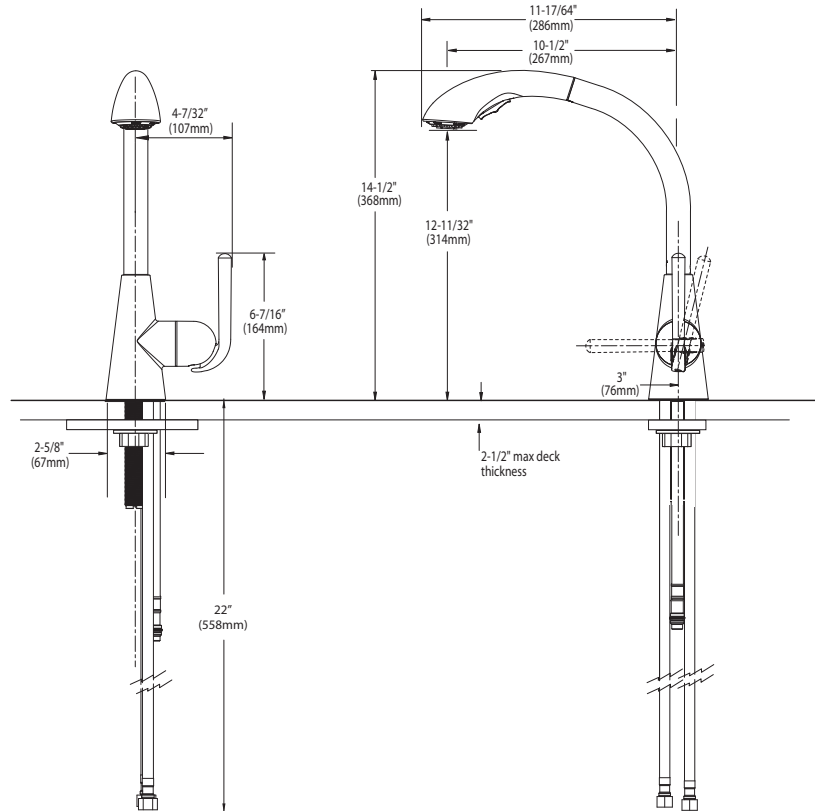

- **ADA**  for lever handle

- The backflow protection system in the device consists of two independently operating check valves, a primary and a secondary which prevent backflow

## ASCENT™ 90 Single Handle High Arc Pullout Kitchen Faucet

**Model:** S71709 series

**NOTE:** THIS FAUCET IS DESIGNED TO BE INSTALLED THRU 1 HOLE, 1-1/2" (38mm) MIN. DIA.

## CRITICAL DIMENSIONS

(DO NOT SCALE)

FOR MORE INFORMATION CALL: 1-800-BUY-MOEN

[www.moen.com](http://www.moen.com)