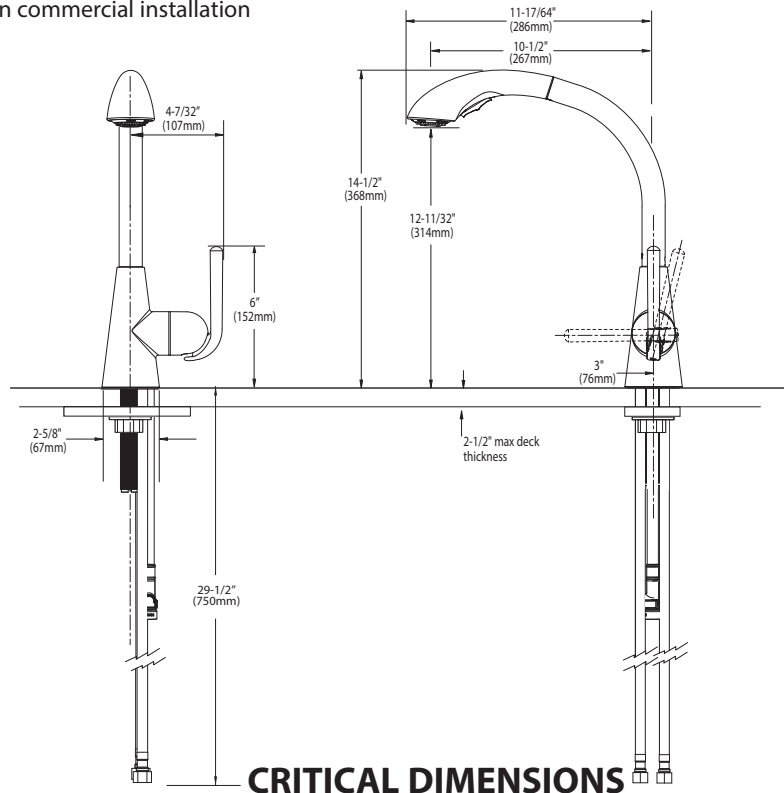

(DO NOT SCALE)